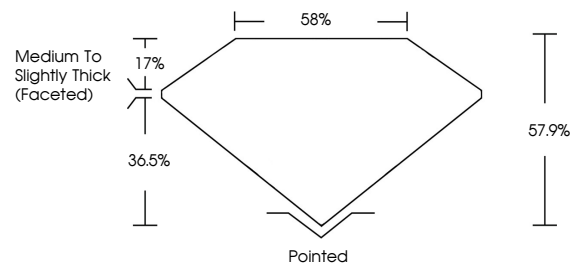

PROPORTIONS