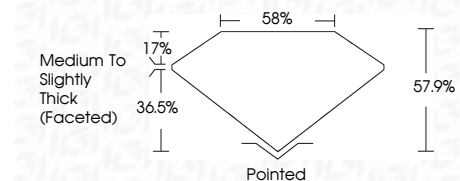

ELECTRONIC COPY

749558424
Report verification at igi.org

December 3, 2025
IGI Report Number **749558424**
Description **NATURAL DIAMOND**
Shape and Cutting Style **PEAR BRILLIANT**
Measurements **10.77 X 6.25 X 3.62 MM**

GRADING RESULTS
Carat Weight **1.51 CARAT**
Color Grade **I**
Clarity Grade **VS 2**
Cut Grade **VERY GOOD**

ADDITIONAL GRADING INFORMATION
Polish **EXCELLENT**
Symmetry **EXCELLENT**
Fluorescence **SLIGHT**
Inscription(s) **(IGI) 749558424**

December 3, 2025
IGI Report No. 749558424
PEAR BRILLIANT
10.77 X 6.25 X 3.62 MM
1.51 CARAT
I
Color Grade
VS 2
VERY GOOD
57.9%
88%
Medium To Slightly Thick (Faceted)
Pointed
EXCELLENT
EXCELLENT
SLIGHT
(IGI) 749558424

DIAMOND REPORT

December 3, 2025
IGI Report Number **749558424**
Description **NATURAL DIAMOND**
Shape and Cutting Style **PEAR BRILLIANT**
Measurements **10.77 X 6.25 X 3.62 MM**

GRADING RESULTS
Carat Weight **1.51 CARAT**
Color Grade **I**
Clarity Grade **VS 2**
Cut Grade **VERY GOOD**