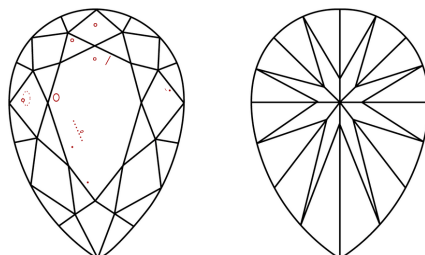

ELECTRONIC COPY

749558419
Report verification at igi.org

DIAMOND REPORT

December 1, 2025
IGI Report Number **749558419**
Description **NATURAL DIAMOND**
Shape and Cutting Style **PEAR BRILLIANT**
Measurements **11.48 X 6.97 X 4.29 MM**

GRADING RESULTS

Carat Weight **2.07 CARATS**
Color Grade **J**
Clarity Grade **SI 1**
Cut Grade **VERY GOOD**

ADDITIONAL GRADING INFORMATION

Polish **EXCELLENT**
Symmetry **EXCELLENT**
Fluorescence **VERY SLIGHT**
Inscription(s) **749558419**

PROPORTIONS

Sample Image Used

CLARITY CHARACTERISTICS

KEY TO SYMBOLS

Red symbols indicate internal characteristics.
Green symbols indicate external characteristics.

COLOR

D - F	G - J	K - M	N - R	S - Z	FANCY
Colorless	Near Colorless	Slightly Tinted	Very Light Color	Light Color	

CLARITY

FL	IF	VVS ¹⁻²	VS ¹⁻²	SI ¹⁻²	I ¹⁻³
Flawless	Internally Flawless	Very Very Slightly Included	Very Slightly Included	Slightly Included	Included

December 1, 2025
IGI Report Number **749558419**
Description **NATURAL DIAMOND**
Shape and Cutting Style **PEAR BRILLIANT**
Measurements **11.48 X 6.97 X 4.29 MM**