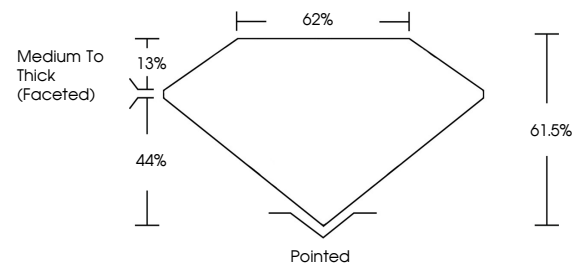

ELECTRONIC COPY

749558419
Report verification at igi.org

DIAMOND REPORT

December 1, 2025
IGI Report Number **749558419**
Description **NATURAL DIAMOND**
Shape and Cutting Style **PEAR BRILLIANT**
Measurements **11.48 X 6.97 X 4.29 MM**

GRADING RESULTS

Carat Weight **2.07 CARATS**
Color Grade **J**
Clarity Grade **SI 1**
Cut Grade **VERY GOOD**

ADDITIONAL GRADING INFORMATION

Polish **EXCELLENT**
Symmetry **EXCELLENT**
Fluorescence **VERY SLIGHT**
Inscription(s) **749558419**

PROPORTIONS