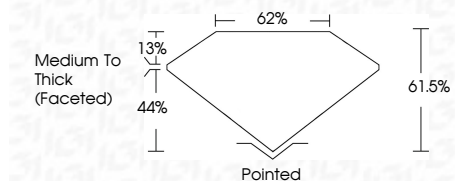

PROPORTIONS

Sample Image Used

CLARITY CHARACTERISTICS

KEY TO SYMBOLS

Red symbols indicate internal characteristics.
Green symbols indicate external characteristics.

COLOR

D - F	G - J	K - M	N - R	S - Z	FANCY
Colorless	Near Colorless	Slightly Tinted	Very Light Color	Light Color	

CLARITY

FL	IF	VVS ¹⁻²	VS ¹⁻²	SI ¹⁻²	I ¹⁻³
Flawless	Internally Flawless	Very Very Slightly Included	Very Slightly Included	Slightly Included	Included

December 1, 2025
IGI Report Number **749558419**
Description **NATURAL DIAMOND**
Shape and Cutting Style **PEAR BRILLIANT**
Measurements **11.48 X 6.97 X 4.29 MM**

GRADING RESULTS

Carat Weight **2.07 CARATS**
Color Grade **J**
Clarity Grade **SI 1**
Cut Grade **VERY GOOD**

ADDITIONAL GRADING INFORMATION

Polish **EXCELLENT**
Symmetry **EXCELLENT**
Fluorescence **VERY SLIGHT**
Inscription(s) **749558419**

IGI

December 1, 2025
IGI Report No 749558419
PEAR BRILLIANT
11.48 X 6.97 X 4.29 MM
2.07 CARATS
J
VERY GOOD
SI 1
61.5%
62%
Medium To Thick (Faceted)
Pointed
EXCELLENT
EXCELLENT
VERY SLIGHT
749558419