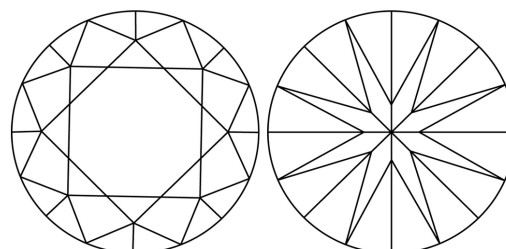

DIAMOND REPORT

December 8, 2025
IGI Report Number **749535547**
Description **NATURAL DIAMOND**
Shape and Cutting Style **ROUND BRILLIANT**
Measurements **7.52 - 7.57 X 4.70 MM**

GRADING RESULTS

Carat Weight **1.64 CARAT**
Color Grade **N**
Clarity Grade **INTERNALLY FLAWLESS**
Cut Grade **EXCELLENT**

ADDITIONAL GRADING INFORMATION

Polish **EXCELLENT**
Symmetry **EXCELLENT**
Fluorescence **NONE**
Inscription(s) **IGI 749535547**
Comments: IDEAL CUT ROUND BRILLIANT

PROPORTIONS

Sample Image Used

CLARITY CHARACTERISTICS

KEY TO SYMBOLS

Red symbols indicate internal characteristics.
Green symbols indicate external characteristics.

COLOR

| D - F | G - J | K - M | N - R | S - Z | FANCY |
|-----------|----------------|-----------------|------------------|-------------|-------|
| Colorless | Near Colorless | Slightly Tinted | Very Light Color | Light Color | |