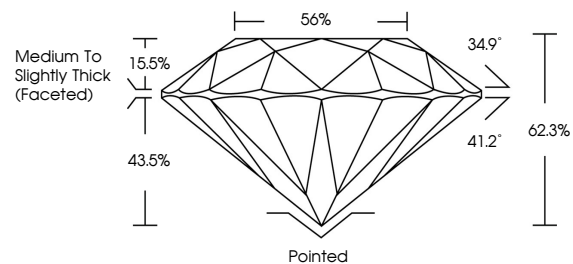

GRADING RESULTS

Carat Weight **1.64 CARAT**
Color Grade **N**
Clarity Grade **INTERNALLY FLAWLESS**
Cut Grade **EXCELLENT**

ADDITIONAL GRADING INFORMATION

Polish **EXCELLENT**
Symmetry **EXCELLENT**
Fluorescence **NONE**
Inscription(s) **IGI 749535547**
Comments: IDEAL CUT ROUND BRILLIANT

December 8, 2025
IGI Report No 749535547
ROUND BRILLIANT
1.64 CARAT
N
Color Grade **EXCELLENT**
Clarity Grade **EXCELLENT**
Depth **62.3%**
Table **56%**
Girdle **Medium To Slightly Thick (Faceted)**
Culet **Pointed**
Polish **EXCELLENT**
Symmetry **EXCELLENT**
Fluorescence **NONE**
Inscription(s) **IGI 749535547**
Comments: **IDEAL CUT ROUND BRILLIANT**

DIAMOND REPORT

December 8, 2025
IGI Report Number **749535547**
Description **NATURAL DIAMOND**
Shape and Cutting Style **ROUND BRILLIANT**
Measurements **7.52 - 7.57 X 4.70 MM**

GRADING RESULTS

Carat Weight **1.64 CARAT**
Color Grade **N**
Clarity Grade **INTERNALLY FLAWLESS**
Cut Grade **EXCELLENT**

ADDITIONAL GRADING INFORMATION

Polish **EXCELLENT**
Symmetry **EXCELLENT**
Fluorescence **NONE**
Inscription(s) **IGI 749535547**
Comments: IDEAL CUT ROUND BRILLIANT

PROPORTIONS

Sample Image Used

CLARITY CHARACTERISTICS