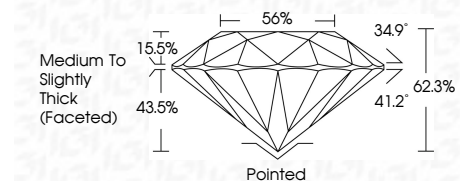

ELECTRONIC COPY

749535547
Report verification at igi.org

December 8, 2025
IGI Report Number **749535547**
Description **NATURAL DIAMOND**
Shape and Cutting Style **ROUND BRILLIANT**
Measurements **7.52 - 7.57 X 4.70 MM**

GRADING RESULTS

Carat Weight **1.64 CARAT**
Color Grade **N**
Clarity Grade **INTERNALLY FLAWLESS**
Cut Grade **EXCELLENT**

ADDITIONAL GRADING INFORMATION

Polish **EXCELLENT**
Symmetry **EXCELLENT**
Fluorescence **NONE**
Inscription(s) **IGI 749535547**
Comments: IDEAL CUT ROUND BRILLIANT

December 8, 2025
IGI Report No 749535547
ROUND BRILLIANT
1.64 CARAT
N
Color Grade **EXCELLENT**
Clarity Grade **EXCELLENT**
Depth **62.3%**
Table **56%**
Girdle **Medium To Slightly Thick (Faceted)**
Culet **Pointed**
Polish **EXCELLENT**
Symmetry **EXCELLENT**
Fluorescence **NONE**
Inscription(s) **IGI 749535547**
Comments: **IDEAL CUT ROUND BRILLIANT**

DIAMOND REPORT

December 8, 2025
IGI Report Number **749535547**
Description **NATURAL DIAMOND**
Shape and Cutting Style **ROUND BRILLIANT**
Measurements **7.52 - 7.57 X 4.70 MM**

GRADING RESULTS

Carat Weight **1.64 CARAT**
Color Grade **N**
Clarity Grade **INTERNALLY FLAWLESS**
Cut Grade **EXCELLENT**