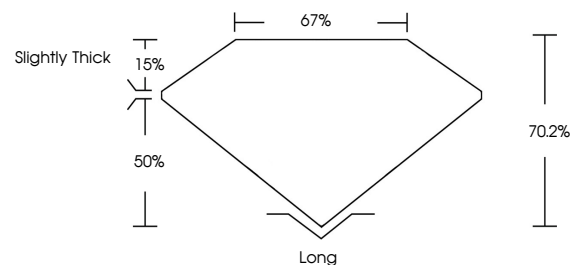

PROPORTIONS