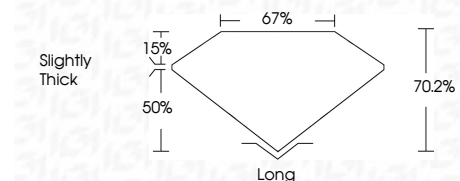

ELECTRONIC COPY

749535437
Report verification at igi.org

December 4, 2025
IGI Report Number **749535437**
Description **NATURAL DIAMOND**
Shape and Cutting Style **EMERALD CUT**
Measurements **8.24 X 5.31 X 3.73 MM**

GRADING RESULTS

Carat Weight **1.70 CARAT**
Color Grade **K**
Clarity Grade **VVS 1**
Cut Grade **VERY GOOD**

ADDITIONAL GRADING INFORMATION

Polish **EXCELLENT**
Symmetry **EXCELLENT**
Fluorescence **VERY SLIGHT**
Inscription(s) **IGI 749535437**

IGI

December 4, 2025
IGI Report No. 749535437
EMERALD CUT
8.24 X 5.31 X 3.73 MM
1.70 CARAT
K
VVS 1
VERY GOOD
70.2%
67%
Slightly Thick
Long
EXCELLENT
EXCELLENT
VERY SLIGHT
IGI 749535437

DIAMOND REPORT

December 4, 2025
IGI Report Number **749535437**
Description **NATURAL DIAMOND**
Shape and Cutting Style **EMERALD CUT**
Measurements **8.24 X 5.31 X 3.73 MM**