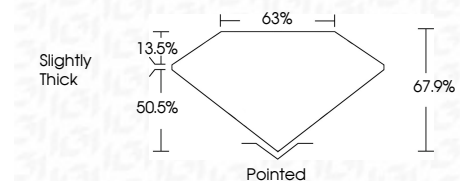

ELECTRONIC COPY

749535347
Report verification at igi.org

December 4, 2025
IGI Report Number **749535347**
Description **NATURAL DIAMOND**
Shape and Cutting Style **SQUARE EMERALD CUT**
Measurements **6.21 X 6.14 X 4.17 MM**

GRADING RESULTS

Carat Weight **1.50 CARAT**
Color Grade **J**
Clarity Grade **VVS 1**
Cut Grade **VERY GOOD**

ADDITIONAL GRADING INFORMATION

Polish **EXCELLENT**
Symmetry **EXCELLENT**
Fluorescence **VERY SLIGHT**
Inscription(s) **IGI 749535347**

December 4, 2025
IGI Report No. 749535347
SQUARE EMERALD CUT
6.21 X 6.14 X 4.17 MM
1.50 CARAT
J
VVS 1
VERY GOOD
67.9%
68%
Slightly Thick
Pointed
EXCELLENT
EXCELLENT
VERY SLIGHT
IGI 749535347

DIAMOND REPORT

December 4, 2025
IGI Report Number **749535347**
Description **NATURAL DIAMOND**
Shape and Cutting Style **SQUARE EMERALD CUT**
Measurements **6.21 X 6.14 X 4.17 MM**

GRADING RESULTS

Carat Weight **1.50 CARAT**
Color Grade **J**
Clarity Grade **VVS 1**
Cut Grade **VERY GOOD**