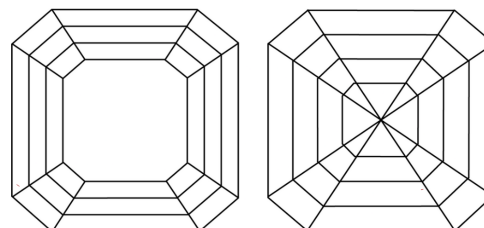

December 4, 2025
IGI Report Number **749535347**
Description **NATURAL DIAMOND**
Shape and Cutting Style **SQUARE EMERALD CUT**
Measurements **6.21 X 6.14 X 4.17 MM**

GRADING RESULTS

Carat Weight **1.50 CARAT**
Color Grade **J**
Clarity Grade **VVS 1**
Cut Grade **VERY GOOD**

ADDITIONAL GRADING INFORMATION

Polish **EXCELLENT**
Symmetry **EXCELLENT**
Fluorescence **VERY SLIGHT**
Inscription(s) **IGI 749535347**

PROPORTIONS

Sample Image Used

CLARITY CHARACTERISTICS

KEY TO SYMBOLS

Red symbols indicate internal characteristics.
Green symbols indicate external characteristics.

COLOR

D - F	G - J	K - M	N - R	S - Z	FANCY
Colorless	Near Colorless	Slightly Tinted	Very Light Color	Light Color	