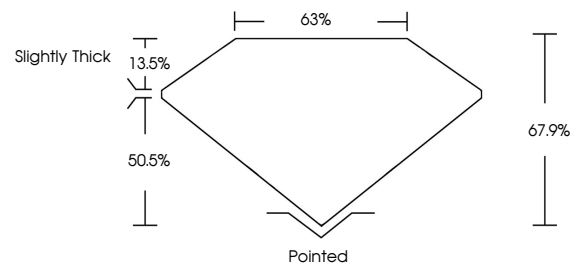

GRADING RESULTS

Carat Weight **1.50 CARAT**
Color Grade **J**
Clarity Grade **VVS 1**
Cut Grade **VERY GOOD**

ADDITIONAL GRADING INFORMATION

Polish **EXCELLENT**
Symmetry **EXCELLENT**
Fluorescence **VERY SLIGHT**
Inscription(s) **IGI 749535347**

December 4, 2025
IGI Report No. 749535347
SQUARE EMERALD CUT
6.21 X 6.14 X 4.17 MM
1.50 CARAT
J
VVS 1
VERY GOOD
67.9%
68%
Slightly Thick
Pointed
EXCELLENT
EXCELLENT
VERY SLIGHT
IGI 749535347

DIAMOND REPORT

December 4, 2025
IGI Report Number **749535347**
Description **NATURAL DIAMOND**
Shape and Cutting Style **SQUARE EMERALD CUT**
Measurements **6.21 X 6.14 X 4.17 MM**

GRADING RESULTS

Carat Weight **1.50 CARAT**
Color Grade **J**
Clarity Grade **VVS 1**
Cut Grade **VERY GOOD**

ADDITIONAL GRADING INFORMATION

Polish **EXCELLENT**
Symmetry **EXCELLENT**
Fluorescence **VERY SLIGHT**
Inscription(s) **IGI 749535347**

PROPORTIONS

Sample Image Used

CLARITY CHARACTERISTICS

KEY TO SYMBOLS