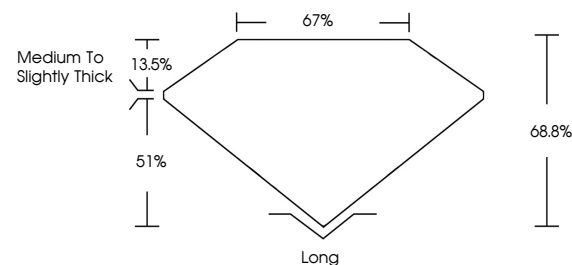

PROPORTIONS