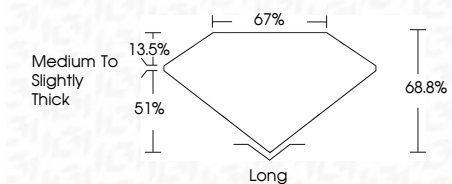

ELECTRONIC COPY

749504441
Report verification at igi.org

March 31, 2026
IGI Report Number **749504441**
Description **NATURAL DIAMOND**
Shape and Cutting Style **EMERALD CUT**
Measurements **14.48 X 10.06 X 6.92 MM**

GRADING RESULTS

Carat Weight **10.01 CARATS**
Color Grade **I**
Clarity Grade **VS 1**
Cut Grade **VERY GOOD**

ADDITIONAL GRADING INFORMATION

Polish **EXCELLENT**
Symmetry **EXCELLENT**
Fluorescence **NONE**
Inscription(s) **(IGI) 749504441**

IGI

March 31, 2026
IGI Report No 749504441
EMERALD CUT
14.48 X 10.06 X 6.92 MM
10.01 CARATS
I
Color Grade
Color Grade
Clarity Grade
Clarity Grade
Depth
Table
67%
68.8%
67%
Medium To Slightly Thick
Long
EXCELLENT
EXCELLENT
NONE
NONE
(IGI) 749504441

CLARITY

FL	IF	VVS 1-2	VS 1-2	SI 1-2	I 1-3
Flawless	Internally Flawless	Very Very Slightly Included	Very Slightly Included	Slightly Included	Included

March 31, 2026
IGI Report Number **749504441**
Description **NATURAL DIAMOND**
Shape and Cutting Style **EMERALD CUT**
Measurements **14.48 X 10.06 X 6.92 MM**