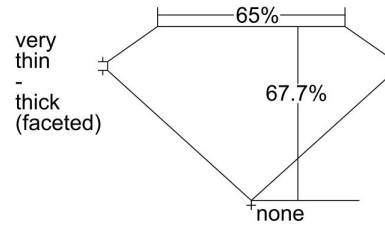

GIA NATURAL DIAMOND GRADING REPORT

April 22, 2024
GIA Report Number 7493138092
Shape and Cutting Style Cushion Modified Brilliant
Measurements 5.87 x 5.87 x 3.97 mm

GRADING RESULTS

Carat Weight 1.09 carat
Color Grade I
Clarity Grade VS2

Profile not to actual proportions

CLARITY CHARACTERISTICS

KEY TO SYMBOLS*

- Crystal
- ∖ Needle
- Pinpoint

* Red symbols denote internal characteristics (inclusions). Green or black symbols denote external characteristics (blemishes). Diagram is an approximate representation of the diamond, and symbols shown indicate type, position, and approximate size of clarity characteristics. All clarity characteristics may not be shown. Details of finish are not shown.