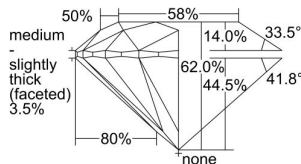

GIA®

FACSIMILE

GIA REPORT 7493134956

Verify this report at GIA.edu

GIA NATURAL DIAMOND DOSSIER®

April 19, 2024
GIA Report Number 7493134956
Shape and Cutting Style ..... Round Brilliant
Measurements ..... 5.10 - 5.12 x 3.17 mm

GRADING RESULTS

Carat Weight ..... 0.50 carat
Color Grade ..... G
Clarity Grade VS1
Cut Grade ..... Excellent

ADDITIONAL GRADING INFORMATION

Polish ..... Excellent
Symmetry ..... Excellent
Fluorescence ..... None
Clarity Characteristics ..... Crystal
Inscription(s): GIA 7493134956

PROPORTIONS

Profile to actual proportions

GRADING SCALES

GIA COLOR SCALE	GIA CLARITY SCALE	GIA CUT SCALE	
D	FLAWLESS	EXCELLENT	
E	INTERNALLY FLAWLESS		
F		VVS₁	VERY GOOD
G	VVS₂		
H	VS₁	GOOD	
I	VS₂		
J	SI₁	FAIR	
K	SI₂		
L	I₁	POOR	
M			
N			
O	I₂		
P			
Q	I₃		
R			
S			
T			
U			
V			
W			
X			
Y			
Z