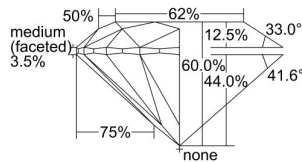

GIA®

FACSIMILE

GIA REPORT 7492737482

Verify this report at GIA.edu

GIA NATURAL DIAMOND DOSSIER®

June 24, 2024
GIA Report Number **7492737482**
Shape and Cutting Style ..... **Round Brilliant**
Measurements ..... **4.32 - 4.36 x 2.60 mm**

GRADING RESULTS

Carat Weight ..... **0.30 carat**
Color Grade ..... **E**
Clarity Grade **VS2**
Cut Grade ..... **Excellent**

ADDITIONAL GRADING INFORMATION

Polish ..... **Excellent**
Symmetry ..... **Excellent**
Fluorescence ..... **Faint**
Clarity Characteristics..... **Crystal, Cloud, Indented Natural**
Inscription(s): **GIA 7492737482**

PROPORTIONS

Profile to actual proportions

GRADING SCALES

GIA COLOR SCALE	GIA CLARITY SCALE	GIA CUT SCALE	
D	FLAWLESS	EXCELLENT	
E	INTERNALLY FLAWLESS		
F		VVS₁	VERY GOOD
G	VVS₂		
H	VS₁	GOOD	
I	VS₂		
J	SI₁	FAIR	
K	SI₂		
L	I₁	POOR	
M	I₂		
N	I₃		
O			
P			
Q			
R			
S			
T			
U			
V			
W			
X			
Y			
Z