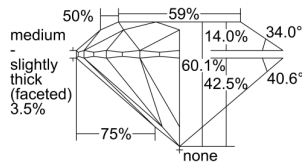

GIA®

FACSIMILE

GIA REPORT

7492481683

Verify this report at GIA.edu

GIA NATURAL DIAMOND DOSSIER®

May 31, 2024
GIA Report Number **7492481683**
Shape and Cutting Style ..... **Round Brilliant**
Measurements ..... **4.74 - 4.77 x 2.86 mm**

GRADING RESULTS

Carat Weight ..... **0.40 carat**
Color Grade ..... **G**
Clarity Grade **S11**
Cut Grade ..... **Excellent**

ADDITIONAL GRADING INFORMATION

Polish ..... **Excellent**
Symmetry ..... **Excellent**
Fluorescence ..... **Faint**
Clarity Characteristics..... **Crystal, Cloud**
Inscription(s): GIA 7492481683

PROPORTIONS

Profile to actual proportions

GRADING SCALES

GIA COLOR SCALE

COLORLESS	D
	E
	F
	G
	H
	I
	J
NEAR COLORLESS	K
	L
FAIN	M
	N
	O
	P
	Q
VERY LIGHT	R
	S
	T
	U
	V
	W
	X
	Y
LIGHT	Z

GIA CLARITY SCALE

FLAWLESS	VERY VERY SLIGHTLY INCLUDED	VVS₁	VVS₂	VS₁	VS₂	SI₁	SI₂	I₁	I₂	I₃	
											INTERNAL FLAWLESS

GIA CUT SCALE

EXCELLENT
VERY GOOD
GOOD
FAIR
POOR