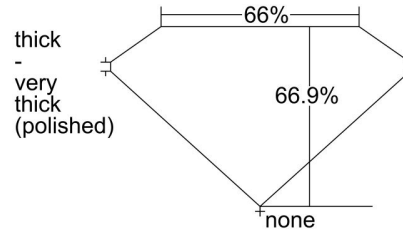

GIA NATURAL DIAMOND GRADING REPORT

July 22, 2024  
 GIA Report Number ..... 7491962395  
 Shape and Cutting Style ..... Emerald Cut  
 Measurements ..... 10.77 x 7.34 x 4.91 mm

GRADING RESULTS

Carat Weight ..... 3.70 carat  
 Color Grade ..... H  
 Clarity Grade ..... VVS2

PROPORTIONS

Profile not to actual proportions

CLARITY CHARACTERISTICS

KEY TO SYMBOLS\*

- Pinpoint
- △ Natural

\* Red symbols denote internal characteristics (inclusions). Green or black symbols denote external characteristics (blemishes). Diagram is an approximate representation of the diamond, and symbols shown indicate type, position, and approximate size of clarity characteristics. All clarity characteristics may not be shown. Details of finish are not shown.