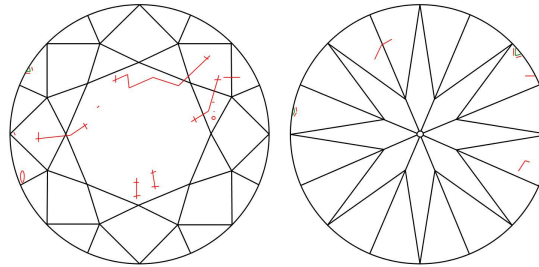

GIA NATURAL DIAMOND GRADING REPORT

June 12, 2024  
 GIA Report Number ..... 7491551786  
 Shape and Cutting Style ..... Round Brilliant  
 Measurements ..... 6.68 - 6.74 x 4.27 mm

GRADING RESULTS

Carat Weight ..... 1.20 carat  
 Color Grade ..... I  
 Clarity Grade ..... SI1  
 Cut Grade ..... Excellent

PROPORTIONS

Profile to actual proportions

CLARITY CHARACTERISTICS

KEY TO SYMBOLS\*

- Twinning Wisp
- Indented Natural
- Crystal
- Feather
- Needle

\* Red symbols denote internal characteristics (inclusions). Green or black symbols denote external characteristics (blemishes). Diagram is an approximate representation of the diamond, and symbols shown indicate type, position, and approximate size of clarity characteristics. All clarity characteristics may not be shown. Details of finish are not shown.