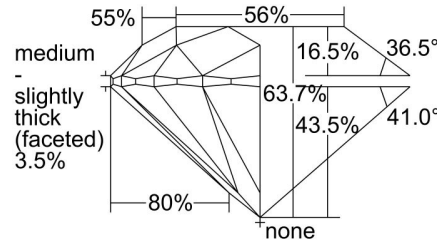

GIA NATURAL DIAMOND GRADING REPORT

June 12, 2024  
 GIA Report Number ..... 7491551786  
 Shape and Cutting Style ..... Round Brilliant  
 Measurements ..... 6.68 - 6.74 x 4.27 mm

GRADING RESULTS

Carat Weight ..... 1.20 carat  
 Color Grade ..... I  
 Clarity Grade ..... SI1  
 Cut Grade ..... Excellent

PROPORTIONS

Profile to actual proportions

CLARITY CHARACTERISTICS

KEY TO SYMBOLS\*

- Twinning Wisp
- Indented Natural
- Crystal
- Feather
- Needle

\* Red symbols denote internal characteristics (inclusions). Green or black symbols denote external characteristics (blemishes). Diagram is an approximate representation of the diamond, and symbols shown indicate type, position, and approximate size of clarity characteristics. All clarity characteristics may not be shown. Details of finish are not shown.