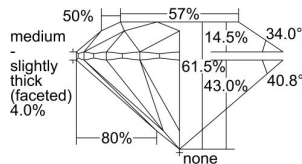

GIA®

FACSIMILE

GIA REPORT

7491340740

Verify this report at GIA.edu

GIA NATURAL DIAMOND DOSSIER®

May 27, 2024
GIA Report Number **7491340740**
Shape and Cutting Style ..... **Round Brilliant**
Measurements ..... **4.56 - 4.58 x 2.81 mm**

GRADING RESULTS

Carat Weight ..... **0.36 carat**
Color Grade ..... **E**
Clarity Grade **S12**
Cut Grade ..... **Excellent**

ADDITIONAL GRADING INFORMATION

Polish ..... **Excellent**
Symmetry ..... **Excellent**
Fluorescence ..... **Faint**
Clarity Characteristics ..... **Cloud**
Inscription(s): **GIA 7491340740**

PROPORTIONS

Profile to actual proportions

GRADING SCALES

GIA COLOR SCALE

COLORLESS	D
	E
	F
	G
	H
	I
	J
NEAR COLORLESS	K
	L
FAIN	M
	N
	O
	P
VERY LIGHT	Q
	R
	S
	T
	U
	V
	W
	X
	Y
LIGHT	Z

GIA CLARITY SCALE

FLAWLESS	VERY VERY SLIGHTLY INCLUDED	VVS₁	
			VVS₂
INTERNALLY FLAWLESS	VERY SLIGHTLY INCLUDED	VS₁	
		VS₂	
SLIGHTLY INCLUDED	SLIGHTLY INCLUDED	S1₁	
		S1₂	
INCLUDED	INCLUDED	I₁	
		I₂	
		I₃	

GIA CUT SCALE

EXCELLENT	VERY GOOD	GOOD	FAIR	POOR