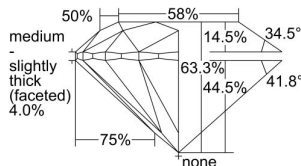

GIA®

FACSIMILE

GIA NATURAL DIAMOND DOSSIER®

April 10, 2024
GIA Report Number 7491057519
Shape and Cutting Style ..... Round Brilliant
Measurements ..... 4.34 - 4.37 x 2.75 mm

GRADING RESULTS

Carat Weight ..... 0.32 carat
Color Grade I
Clarity Grade S11
Cut Grade ..... Excellent

ADDITIONAL GRADING INFORMATION

Polish ..... Excellent
Symmetry ..... Excellent
Fluorescence ..... None
Clarity Characteristics ..... Crystal
Inscription(s): GIA 7491057519

GIA REPORT 7491057519

Verify this report at GIA.edu

PROPORTIONS

Profile to actual proportions

GRADING SCALES

GIA COLOR SCALE	GIA CLARITY SCALE	GIA CUT SCALE	
D	FLAWLESS	EXCELLENT	
E	INTERNALLY FLAWLESS		
F		VVS₁	VERY GOOD
G	VVS₂		
H	VS₁	GOOD	
I	VS₂		
J	S1₁	FAIR	
K	S1₂		
L	I₁	POOR	
M	I₂		
N	I₃		
O			
P			
Q			
R			
S			
T			
U			
V			
W			
X			
Y			
Z