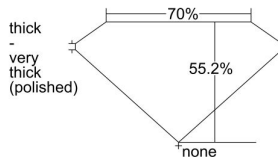

GIA®

FACSIMILE

GIA REPORT

7488981368

Verify this report at GIA.edu

GIA NATURAL DIAMOND DOSSIER®

April 05, 2024
GIA Report Number **7488981368**
Shape and Cutting Style ..... **Modified Shield Step Cut**
Measurements ..... **8.46 x 4.48 x 2.47 mm**

GRADING RESULTS

Carat Weight ..... **0.70 carat**
Color Grade ..... **D**
Clarity Grade **VS1**

ADDITIONAL GRADING INFORMATION

Polish ..... **Excellent**
Symmetry ..... **Excellent**
Fluorescence ..... **None**
Clarity Characteristics..... **Cloud, Pinpoint**
Inscription(s): GIA 7488981368

PROPORTIONS

Profile not to actual proportions

GRADING SCALES

GIA COLOR SCALE		GIA CLARITY SCALE			
COLORLESS	D	VERY VERY SLIGHTLY INCLUDED	FLAWLESS		
	E		INTERNALLY FLAWLESS		
	F	VERY SLIGHTLY INCLUDED	VS₁		
	G		VS₂		
	H		VS₁		
	NEAR COLORLESS	I	SLIGHTLY INCLUDED	SI₁	
		J		SI₂	
		FAINT	K	INCLUDED	I₁
			L		I₂
			M		I₃
VERT LIGHT	N				
	O				
	P				
	Q				
	R				
	S				
	T				
LIGHT	U				
	V				
	W				
	X				
Y					
Z