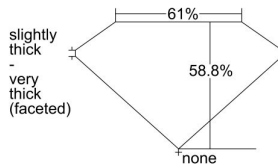

GIA®

FACSIMILE

GIA REPORT 7488879223

Verify this report at GIA.edu

GIA NATURAL DIAMOND DOSSIER®

March 27, 2024
GIA Report Number **7488879223**
Shape and Cutting Style ..... **Heart Brilliant**
Measurements ..... **3.98 x 4.33 x 2.55 mm**

GRADING RESULTS

Carat Weight ..... **0.26 carat**
Color Grade ..... **E**
Clarity Grade **VS2**

ADDITIONAL GRADING INFORMATION

Polish ..... **Good**
Symmetry ..... **Good**
Fluorescence ..... **None**
Clarity Characteristics ..... **Crystal**
Inscription(s): **GIA 7488879223**

PROPORTIONS

Profile not to actual proportions

GRADING SCALES

GIA COLOR SCALE		GIA CLARITY SCALE		
NEAR COLORLESS	D	VERY SLIGHTLY SLIGHTLY INCLUDED	FLAWLESS	
	E		INTERNALLY FLAWLESS	
	F		VS₁	
	FANT	G	VS₂	
		H	VS₁	
		I	VS₂	
		J	SI₁	
	LIGHT	K	SLIGHTLY INCLUDED	SI₂
		L		I₁
		M	INCLUDED	I₂
N		I₃		
O				
P				
Q				
R				
S				
T				
U				
V				
W				
X				
Y				
Z