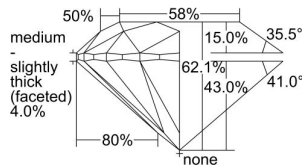

GIA®

FACSIMILE

GIA REPORT

7488835426

Verify this report at GIA.edu

GIA NATURAL DIAMOND DOSSIER®

March 20, 2024
GIA Report Number **7488835426**
Shape and Cutting Style ..... **Round Brilliant**
Measurements ..... **5.17 - 5.20 x 3.22 mm**

GRADING RESULTS

Carat Weight ..... **0.54 carat**
Color Grade ..... **G**
Clarity Grade **VVS2**
Cut Grade ..... **Excellent**

ADDITIONAL GRADING INFORMATION

Polish ..... **Excellent**
Symmetry ..... **Excellent**
Fluorescence ..... **None**
Clarity Characteristics..... **Cloud, Needle**
Inscription(s): **GIA 7488835426**

PROPORTIONS

Profile to actual proportions

GRADING SCALES

GIA COLOR SCALE

COLORLESS	D
	E
	F
	G
	H
	I
	J
NEAR COLORLESS	K
	L
	M
	N
	O
	P
	R
	S
	T
	U
	V
	W
	X
	Y
LIGHT	Z

GIA CLARITY SCALE

FLAWLESS	VERY VERY SLIGHTLY INCLUDED	VVS₁	VVS₂	VS₁	VS₂	SI₁	SI₂	I₁	I₂	I₃	
											INTERNAL FLAWLESS

GIA CUT SCALE

EXCELLENT
VERY GOOD
GOOD
FAIR
POOR