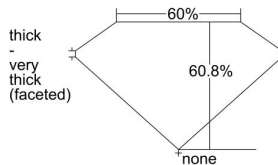

GIA®

FACSIMILE

GIA REPORT

7488465166

Verify this report at GIA.edu

GIA NATURAL DIAMOND DOSSIER®

January 31, 2024
GIA Report Number **7488465166**
Shape and Cutting Style ..... **Heart Brilliant**
Measurements ..... **5.06 x 5.89 x 3.58 mm**

GRADING RESULTS

Carat Weight ..... **0.64 carat**
Color Grade ..... **M**
Clarity Grade **VS1**

ADDITIONAL GRADING INFORMATION

Polish ..... **Excellent**
Symmetry ..... **Very Good**
Fluorescence ..... **None**
Clarity Characteristics..... **Crystal, Needle, Pinpoint**
Inscription(s): **GIA 7488465166**

PROPORTIONS

Profile not to actual proportions

GRADING SCALES

GIA COLOR SCALE		GIA CLARITY SCALE			
COLORLESS	D	VERY VERY SLIGHTLY INCLUDED	FLAWLESS		
	E		INTERNALLY FLAWLESS		
	F	VERY SLIGHTLY INCLUDED	VVS₁		
	G		VVS₂		
	H		VS₁		
	NEAR COLORLESS	I	SLIGHTLY INCLUDED	VS₂	
		J		SI₁	
		FAINT	K	INCLUDED	SI₂
			L		I₁
			M		I₂
VERT LIGHT	N	LIGHT	I₃		
	O				
	P				
	Q				
	R