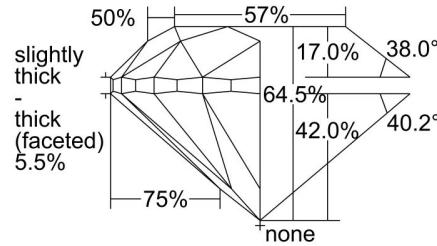

GIA NATURAL DIAMOND GRADING REPORT

January 19, 2024
GIA Report Number 7488326092
Shape and Cutting Style Round Brilliant
Measurements 10.55 - 10.67 x 6.84 mm

GRADING RESULTS

Carat Weight 5.00 carat
Color Grade N
Clarity Grade VS1
Cut Grade Very Good

ADDITIONAL GRADING INFORMATION

Polish Excellent
Symmetry Very Good
Fluorescence None
Inscription(s): GIA 7488326092

PROPORTIONS

Profile to actual proportions

CLARITY CHARACTERISTICS

KEY TO SYMBOLS*

- Feather
- Pinpoint
- Indented Natural
- Cloud
- Natural

* Red symbols denote internal characteristics (inclusions). Green or black symbols denote external characteristics (blemishes). Diagram is an approximate representation of the diamond, and symbols shown indicate type, position, and approximate size of clarity characteristics. All clarity characteristics may not be shown. Details of finish are not shown.