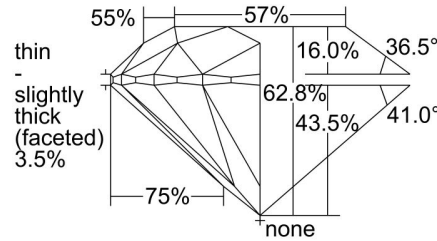

GIA NATURAL DIAMOND GRADING REPORT

March 13, 2024

GIA Report Number 7486789993

Shape and Cutting Style Round Brilliant

Measurements 7.59 - 7.65 x 4.79 mm

GRADING RESULTS

Carat Weight 1.73 carat

Color Grade J

Clarity Grade SI1

Cut Grade Excellent

ADDITIONAL GRADING INFORMATION

Polish Excellent

Symmetry Excellent

Fluorescence None

Inscription(s): GIA 7486789993

Comments: Clarity grade is based on clouds that are not shown.

PROPORTIONS

Profile to actual proportions

CLARITY CHARACTERISTICS

KEY TO SYMBOLS*

- Feather
- Needle

* Red symbols denote internal characteristics (inclusions). Green or black symbols denote external characteristics (blemishes). Diagram is an approximate representation of the diamond, and symbols shown indicate type, position, and approximate size of clarity characteristics. All clarity characteristics may not be shown. Details of finish are not shown.