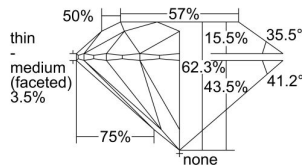

GIA®

FACSIMILE

GIA REPORT

7486603578

Verify this report at GIA.edu

GIA NATURAL DIAMOND DOSSIER®

February 19, 2024

GIA Report Number **7486603578**

Shape and Cutting Style ..... **Round Brilliant**

Measurements ..... **5.15 - 5.19 x 3.22 mm**

GRADING RESULTS

Carat Weight ..... **0.53 carat**

Color Grade ..... **E**

Clarity Grade **VS1**

Cut Grade ..... **Excellent**

ADDITIONAL GRADING INFORMATION

Polish ..... **Excellent**

Symmetry ..... **Excellent**

Fluorescence ..... **None**

Clarity Characteristics..... **Crystal, Needle, Pinpoint**

Inscription(s): **GIA 7486603578**

PROPORTIONS

Profile to actual proportions

GRADING SCALES

GIA
COLOR
SCALE

COLORLESS	D
	E
	F
	G
	H
	I
	J
NEAR COLORLESS	K
	L
FAIN	M
	N
	O
	P
VERY LIGHT	Q
	R
	S
	T
	U
	V
	W
	X
	Y
LIGHT	Z

GIA
CLARITY
SCALE

	FLAWLESS
	INTERNALLY FLAWLESS
VERY VERY SLIGHTLY INCLUDED	VVS₁
	VVS₂
VERY SLIGHTLY INCLUDED	VS₁
	VS₂
SLIGHTLY INCLUDED	SI₁
	SI₂
	I₁
	I₂
INCLUDED	I₃

GIA
CUT
SCALE

	EXCELLENT
	VERY GOOD
	GOOD
	FAIR
	POOR