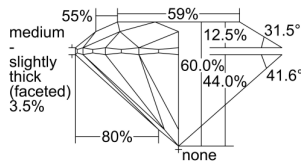

GIA®

FACSIMILE

GIA REPORT 7482908501

Verify this report at GIA.edu

GIA NATURAL DIAMOND DOSSIER®

March 26, 2024
GIA Report Number **7482908501**
Shape and Cutting Style ..... **Round Brilliant**
Measurements ..... **6.34 - 6.37 x 3.81 mm**

GRADING RESULTS

Carat Weight ..... **0.92 carat**
Color Grade ..... **F**
Clarity Grade **VVS1**
Cut Grade ..... **Excellent**

ADDITIONAL GRADING INFORMATION

Polish ..... **Excellent**
Symmetry ..... **Excellent**
Fluorescence ..... **Strong Blue**
Clarity Characteristics..... **Pinpoint, Cloud**
Inspection(s): GIA 7482908501

PROPORTIONS

Profile to actual proportions

GRADING SCALES

GIA COLOR SCALE	GIA CLARITY SCALE	GIA CUT SCALE	
D	FLAWLESS	EXCELLENT	
E	INTERNALLY FLAWLESS		
F		VVS₁	VERY GOOD
G	VVS₂		
H	VS₁	GOOD	
I	VS₂		
J	SI₁	FAIR	
K	SI₂		
L	I₁	POOR	
M			
N			
O	I₂		
P			
Q	I₃		
R			
S			
T			
U			
V			
W			
X			
Y			
Z