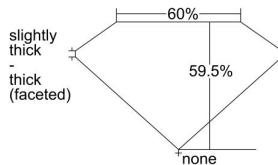

GIA®

FACSIMILE

GIA REPORT 7482231929

Verify this report at GIA.edu

GIA NATURAL DIAMOND DOSSIER®

December 27, 2023
GIA Report Number 7482231929
Shape and Cutting Style ..... Heart Brilliant
Measurements ..... 5.00 x 5.93 x 3.53 mm

GRADING RESULTS

Carat Weight ..... 0.63 carat
Color Grade ..... E
Clarity Grade ..... Internally Flawless

ADDITIONAL GRADING INFORMATION

Polish ..... Excellent
Symmetry ..... Excellent
Fluorescence ..... Medium Blue
Clarity Characteristics ..... Minor Details of Polish
Inspection(s): GIA 7482231929

PROPORTIONS

Profile not to actual proportions

GRADING SCALES

GIA COLOR SCALE		GIA CLARITY SCALE			
COLORLESS	D	VERY VERY SLIGHTLY INCLUDED	FLAWLESS		
	E		INTERNALLY FLAWLESS		
	F		VVS₁		
	NEAR COLORLESS	G	VERY SLIGHTLY INCLUDED	VVS₂	
		H		VS₁	
		FAINT	I	SLIGHTLY INCLUDED	VS₂
			J		SI₁
			K		SI₂
	LIGHT	L	INCLUDED	I₁	
		M		I₂	
N		I₃			
O					
P					
Q					
R