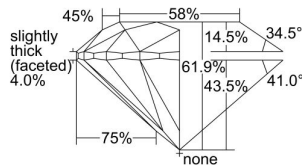

GIA®

FACSIMILE

GIA REPORT 7476814689

Verify this report at GIA.edu

GIA NATURAL DIAMOND DOSSIER®

October 17, 2023
GIA Report Number **7476814689**
Shape and Cutting Style ..... **Round Brilliant**
Measurements ..... **5.28 - 5.32 x 3.28 mm**

GRADING RESULTS

Carat Weight ..... **0.57 carat**
Color Grade ..... **E**
Clarity Grade **S11**
Cut Grade ..... **Excellent**

ADDITIONAL GRADING INFORMATION

Polish ..... **Excellent**
Symmetry ..... **Excellent**
Fluorescence ..... **Faint**
Clarity Characteristics..... **Crystal, Cloud**
Inscription(s): **GIA 7476814689**

PROPORTIONS

Profile to actual proportions

GRADING SCALES

GIA COLOR SCALE	GIA CLARITY SCALE	GIA CUT SCALE	
D	FLAWLESS	EXCELLENT	
E	INTERNALLY FLAWLESS		
F		VVS₁	VERY GOOD
G	VVS₂		
H	VS₁	GOOD	
I	VS₂		
J	S1₁	FAIR	
K	S1₂		
L	I₁	POOR	
M	I₂		
N	I₃		
O			
P			
Q			
R			
S			
T			
U			
V			
W			
X			
Y			
Z