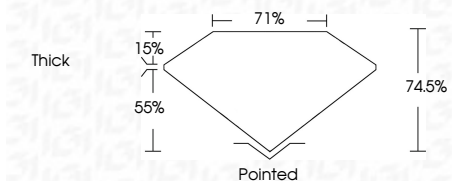

ELECTRONIC COPY

747587330
Report verification at igi.org

January 8, 2026
IGI Report Number **747587330**
Description **NATURAL DIAMOND**
Shape and Cutting Style **PRINCESS CUT**
Measurements **6.38 X 6.19 X 4.61 MM**

GRADING RESULTS

Carat Weight **1.70 CARAT**
Color Grade **G**
Clarity Grade **VVS 2**
Cut Grade **VERY GOOD**

ADDITIONAL GRADING INFORMATION

Polish **EXCELLENT**
Symmetry **EXCELLENT**
Fluorescence **NONE**
Inscription(s) **(IGI) 747587330**

IGI

January 8, 2026
IGI Report No 747587330
PRINCESS CUT
6.38 X 6.19 X 4.61 MM
1.70 CARAT
G
VVS 2
VERY GOOD
74.5%
71%
Thick
Pointed
EXCELLENT
EXCELLENT
NONE
(IGI) 747587330

DIAMOND REPORT

January 8, 2026
IGI Report Number **747587330**
Description **NATURAL DIAMOND**
Shape and Cutting Style **PRINCESS CUT**
Measurements **6.38 X 6.19 X 4.61 MM**