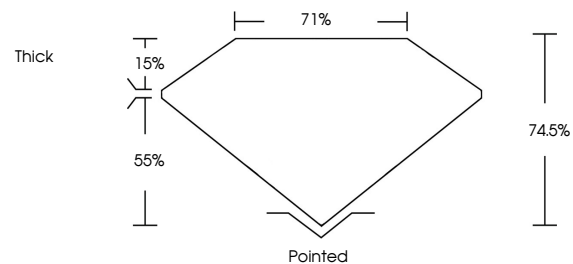

GRADING RESULTS

Carat Weight **1.70 CARAT**
Color Grade **G**
Clarity Grade **VVS 2**
Cut Grade **VERY GOOD**

ADDITIONAL GRADING INFORMATION

Polish **EXCELLENT**
Symmetry **EXCELLENT**
Fluorescence **NONE**
Inscription(s) **(IGI) 747587330**

IGI

January 8, 2026
IGI Report No 747587330
PRINCESS CUT
6.38 X 6.19 X 4.61 MM
1.70 CARAT
G
VVS 2
VERY GOOD
74.5%
71%
Thick
Pointed
EXCELLENT
EXCELLENT
NONE
(IGI) 747587330

DIAMOND REPORT

January 8, 2026
IGI Report Number **747587330**
Description **NATURAL DIAMOND**
Shape and Cutting Style **PRINCESS CUT**
Measurements **6.38 X 6.19 X 4.61 MM**

PROPORTIONS

Sample Image Used

CLARITY CHARACTERISTICS

KEY TO SYMBOLS

Red symbols indicate internal characteristics.
Green symbols indicate external characteristics.

COLOR

D - F	G - J	K - M	N - R	S - Z	FANCY
Colorless	Near Colorless	Slightly Tinted	Very Light Color	Light Color	