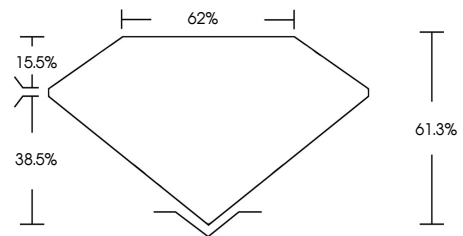

ELECTRONIC COPY

747564094
Report verification at igi.org

January 6, 2026
IGI Report Number **747564094**
Description **NATURAL DIAMOND**
Shape and Cutting Style **EMERALD MIXED CUT**
Measurements **6.93 X 6.53 X 4.00 MM**
GRADING RESULTS
Carat Weight **1.91 CARAT**
Color Grade **BLACK, TREATED COLOR**

January 6, 2026
IGI Report Number **747564094**
Description **NATURAL DIAMOND**
Shape and Cutting Style **EMERALD MIXED CUT**
Measurements **6.93 X 6.53 X 4.00 MM**
GRADING RESULTS
Carat Weight **1.91 CARAT**
Color Grade **BLACK, TREATED COLOR**
ADDITIONAL GRADING INFORMATION
Fluorescence **NONE**
Inscription(s) **747564094**

PROPORTIONS

Sample Image Used

COLOR

D - F	G - J	K - M	N - R	S - Z	FANCY
Colorless	Near Colorless	Slightly Tinted	Very Light Color	Light Color	

CLARITY

FL	IF	VVS ¹⁻²	VS ¹⁻²	SI ¹⁻²	I ¹⁻³
Flawless	Internally Flawless	Very Very Slightly Included	Very Slightly Included	Slightly Included	Included

ADDITIONAL GRADING INFORMATION

Fluorescence **NONE**
Inscription(s) **747564094**

IGI

January 6, 2026
IGI Report No **747564094**
EMERALD MIXED CUT
Carat Weight **1.91 CARAT**
Color Grade **BLACK, TREATED COLOR**
Depth **61.3%**
Table **62%**
Clarity **NONE**
Fluorescence **NONE**
Inscription(s) **747564094**