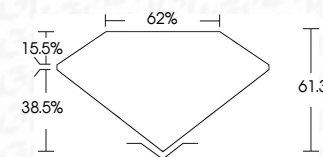

ELECTRONIC COPY

747564094
Report verification at igi.org

January 6, 2026
IGI Report Number **747564094**
Description **NATURAL DIAMOND**
Shape and Cutting Style **EMERALD MIXED CUT**
Measurements **6.93 X 6.53 X 4.00 MM**
GRADING RESULTS
Carat Weight **1.91 CARAT**
Color Grade **BLACK, TREATED COLOR**

January 6, 2026
IGI Report Number **747564094**
Description **NATURAL DIAMOND**
Shape and Cutting Style **EMERALD MIXED CUT**
Measurements **6.93 X 6.53 X 4.00 MM**
GRADING RESULTS
Carat Weight **1.91 CARAT**
Color Grade **BLACK, TREATED COLOR**
ADDITIONAL GRADING INFORMATION
Fluorescence **NONE**
Inscription(s) **747564094**

PROPORTIONS

Sample Image Used

COLOR

D - F	G - J	K - M	N - R	S - Z	FANCY
Colorless	Near Colorless	Slightly Tinted	Very Light Color	Light Color	

CLARITY

FL	IF	VVS ¹⁻²	VS ¹⁻²	SI ¹⁻²	I ¹⁻³
Flawless	Internally Flawless	Very Very Slightly Included	Very Slightly Included	Slightly Included	Included

ADDITIONAL GRADING INFORMATION

Fluorescence **NONE**
Inscription(s) **747564094**

IGI

January 6, 2026
IGI Report No **747564094**
EMERALD MIXED CUT
Carat Weight **1.91 CARAT**
Color Grade **BLACK, TREATED COLOR**
Depth **61.3%**
Table **62%**
Clarity **NONE**
Fluorescence **NONE**
Inscription(s) **747564094**