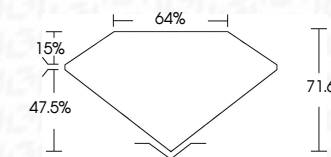

ELECTRONIC COPY

747564091
Report verification at igi.org

January 6, 2026
IGI Report Number **747564091**
Description **NATURAL DIAMOND**
Shape and Cutting Style **EMERALD MIXED CUT**
Measurements **8.65 X 8.00 X 5.73 MM**
GRADING RESULTS
Carat Weight **3.84 CARATS**
Color Grade **BLACK, TREATED COLOR**

January 6, 2026
IGI Report Number **747564091**
Description **NATURAL DIAMOND**
Shape and Cutting Style **EMERALD MIXED CUT**
Measurements **8.65 X 8.00 X 5.73 MM**
GRADING RESULTS
Carat Weight **3.84 CARATS**
Color Grade **BLACK, TREATED COLOR**

ADDITIONAL GRADING INFORMATION

Fluorescence **NONE**
Inscription(s) **747564091**

PROPORTIONS

Sample Image Used

COLOR

D - F	G - J	K - M	N - R	S - Z	FANCY
Colorless	Near Colorless	Slightly Tinted	Very Light Color	Light Color	