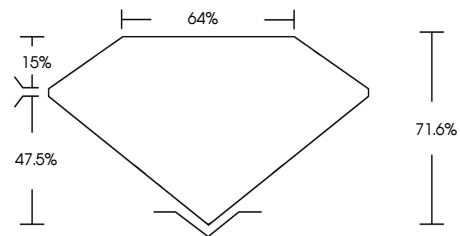

ELECTRONIC COPY

747564091
Report verification at igi.org

January 6, 2026
IGI Report Number **747564091**
Description **NATURAL DIAMOND**
Shape and Cutting Style **EMERALD MIXED CUT**
Measurements **8.65 X 8.00 X 5.73 MM**
GRADING RESULTS
Carat Weight **3.84 CARATS**
Color Grade **BLACK, TREATED COLOR**

January 6, 2026
IGI Report Number **747564091**
Description **NATURAL DIAMOND**
Shape and Cutting Style **EMERALD MIXED CUT**
Measurements **8.65 X 8.00 X 5.73 MM**
GRADING RESULTS
Carat Weight **3.84 CARATS**
Color Grade **BLACK, TREATED COLOR**

ADDITIONAL GRADING INFORMATION

Fluorescence **NONE**
Inscription(s) **747564091**

PROPORTIONS

Sample Image Used