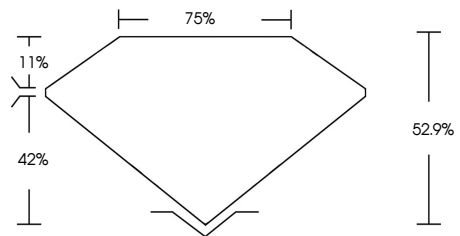

ELECTRONIC COPY

747564087
Report verification at igi.org

January 6, 2026
IGI Report Number **747564087**
Description **NATURAL DIAMOND**
Shape and Cutting Style **EMERALD MIXED CUT**
Measurements **10.07 X 9.42 X 4.98 MM**
GRADING RESULTS
Carat Weight **4.61 CARATS**
Color Grade **BLACK, TREATED COLOR**

January 6, 2026
IGI Report Number **747564087**
Description **NATURAL DIAMOND**
Shape and Cutting Style **EMERALD MIXED CUT**
Measurements **10.07 X 9.42 X 4.98 MM**
GRADING RESULTS
Carat Weight **4.61 CARATS**
Color Grade **BLACK, TREATED COLOR**
ADDITIONAL GRADING INFORMATION
Fluorescence **NONE**
Inscription(s) **747564087**

PROPORTIONS

Sample Image Used

COLOR

D - F	G - J	K - M	N - R	S - Z	FANCY
Colorless	Near Colorless	Slightly Tinted	Very Light Color	Light Color	

CLARITY

FL	IF	VVS ¹⁻²	VS ¹⁻²	SI ¹⁻²	I ¹⁻³
Flawless	Internally Flawless	Very Very Slightly Included	Very Slightly Included	Slightly Included	Included

ADDITIONAL GRADING INFORMATION

Fluorescence **NONE**
Inscription(s) **747564087**

IGI

January 6, 2026
IGI Report No 747564087
EMERALD MIXED CUT
Carat Weight **4.61 CARATS**
Color Grade **BLACK, TREATED COLOR**
Depth **62.9%**
Table **75%**
Culet **NONE**
Fluorescence **NONE**
Inscription(s) **747564087**