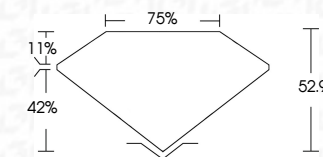

ELECTRONIC COPY

747564087
Report verification at igi.org

January 6, 2026
IGI Report Number **747564087**
Description **NATURAL DIAMOND**
Shape and Cutting Style **EMERALD MIXED CUT**
Measurements **10.07 X 9.42 X 4.98 MM**
GRADING RESULTS
Carat Weight **4.61 CARATS**
Color Grade **BLACK, TREATED COLOR**

January 6, 2026
IGI Report Number **747564087**
Description **NATURAL DIAMOND**
Shape and Cutting Style **EMERALD MIXED CUT**
Measurements **10.07 X 9.42 X 4.98 MM**
GRADING RESULTS
Carat Weight **4.61 CARATS**
Color Grade **BLACK, TREATED COLOR**
ADDITIONAL GRADING INFORMATION
Fluorescence **NONE**
Inscription(s) **747564087**

PROPORTIONS

Sample Image Used

COLOR

D - F	G - J	K - M	N - R	S - Z	FANCY
Colorless	Near Colorless	Slightly Tinted	Very Light Color	Light Color	

CLARITY

FL	IF	VVS ¹⁻²	VS ¹⁻²	SI ¹⁻²	I ¹⁻³
Flawless	Internally Flawless	Very Very Slightly Included	Very Slightly Included	Slightly Included	Included