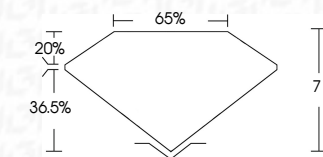

COLOR

D - F	G - J	K - M	N - R	S - Z	FANCY
Colorless	Near Colorless	Slightly Tinted	Very Light Color	Light Color	

CLARITY

FL	IF	VVS¹⁻²	VS¹⁻²	SI¹⁻²	I¹⁻³
Flawless	Internally Flawless	Very Very Slightly Included	Very Slightly Included	Slightly Included	Included

ADDITIONAL GRADING INFORMATION

Fluorescence **NONE**
Inscription(s) **747564071**

IGI