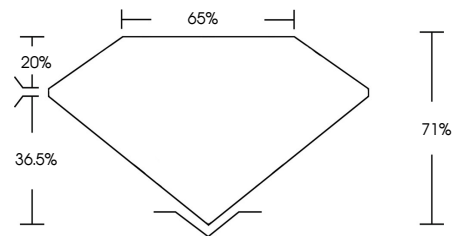

ELECTRONIC COPY

747564071
Report verification at igi.org

January 6, 2026
IGI Report Number **747564071**
Description **NATURAL DIAMOND**
Shape and Cutting Style **CUSHION MIXED CUT**
Measurements **5.43 X 5.42 X 3.85 MM**
GRADING RESULTS
Carat Weight **1.07 CARAT**
Color Grade **BLACK, TREATED COLOR**

January 6, 2026
IGI Report Number **747564071**
Description **NATURAL DIAMOND**
Shape and Cutting Style **CUSHION MIXED CUT**
Measurements **5.43 X 5.42 X 3.85 MM**
GRADING RESULTS
Carat Weight **1.07 CARAT**
Color Grade **BLACK, TREATED COLOR**

ADDITIONAL GRADING INFORMATION

Fluorescence **NONE**
Inscription(s) **747564071**

PROPORTIONS

Sample Image Used