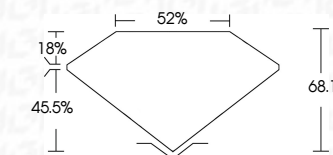

ELECTRONIC COPY

747564068
Report verification at igi.org

January 6, 2026
IGI Report Number **747564068**
Description **NATURAL DIAMOND**
Shape and Cutting Style **PEAR MODIFIED BRILLIANT**
Measurements **8.21 X 6.14 X 4.18 MM**
GRADING RESULTS
Carat Weight **1.53 CARAT**
Color Grade **BLACK, TREATED COLOR**

January 6, 2026
IGI Report Number **747564068**
Description **NATURAL DIAMOND**
Shape and Cutting Style **PEAR MODIFIED BRILLIANT**
Measurements **8.21 X 6.14 X 4.18 MM**
GRADING RESULTS
Carat Weight **1.53 CARAT**
Color Grade **BLACK, TREATED COLOR**
ADDITIONAL GRADING INFORMATION
Fluorescence **NONE**
Inscription(s) **747564068**

PROPORTIONS

Sample Image Used

COLOR

D - F	G - J	K - M	N - R	S - Z	FANCY
Colorless	Near Colorless	Slightly Tinted	Very Light Color	Light Color	

CLARITY

FL	IF	VVS ¹⁻²	VS ¹⁻²	SI ¹⁻²	I ¹⁻³
Flawless	Internally Flawless	Very Very Slightly Included	Very Slightly Included	Slightly Included	Included