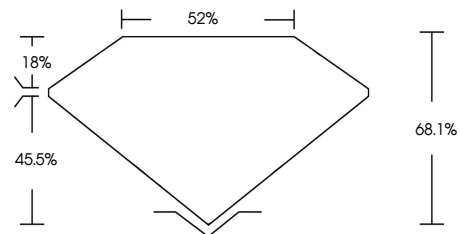

ELECTRONIC COPY

747564068
Report verification at igi.org

January 6, 2026
IGI Report Number **747564068**
Description **NATURAL DIAMOND**
Shape and Cutting Style **PEAR MODIFIED BRILLIANT**
Measurements **8.21 X 6.14 X 4.18 MM**
GRADING RESULTS
Carat Weight **1.53 CARAT**
Color Grade **BLACK, TREATED COLOR**

January 6, 2026
IGI Report Number **747564068**
Description **NATURAL DIAMOND**
Shape and Cutting Style **PEAR MODIFIED BRILLIANT**
Measurements **8.21 X 6.14 X 4.18 MM**
GRADING RESULTS
Carat Weight **1.53 CARAT**
Color Grade **BLACK, TREATED COLOR**
ADDITIONAL GRADING INFORMATION
Fluorescence **NONE**
Inscription(s) **747564068**

PROPORTIONS

Sample Image Used

COLOR

D - F	G - J	K - M	N - R	S - Z	FANCY
Colorless	Near Colorless	Slightly Tinted	Very Light Color	Light Color	

CLARITY

FL	IF	VVS ¹⁻²	VS ¹⁻²	SI ¹⁻²	I ¹⁻³
Flawless	Internally Flawless	Very Very Slightly Included	Very Slightly Included	Slightly Included	Included