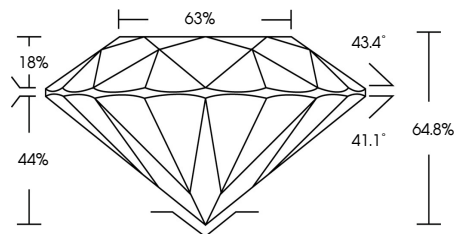

ELECTRONIC COPY

747563860
Report verification at igi.org

January 6, 2026
IGI Report Number **747563860**
Description **NATURAL DIAMOND**
Shape and Cutting Style **ROUND BRILLIANT**
Measurements **7.23 - 7.30 X 4.71 MM**
GRADING RESULTS
Carat Weight **1.61 CARAT**
Color Grade **NATURAL FANCY BLACK**

January 6, 2026
IGI Report Number **747563860**
Description **NATURAL DIAMOND**
Shape and Cutting Style **ROUND BRILLIANT**
Measurements **7.23 - 7.30 X 4.71 MM**
GRADING RESULTS
Carat Weight **1.61 CARAT**
Color Grade **NATURAL FANCY BLACK**
ADDITIONAL GRADING INFORMATION
Fluorescence **NONE**
Inscription(s) **747563860**

PROPORTIONS

Sample Image Used