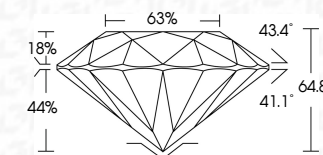

COLOR

D - F	G - J	K - M	N - R	S - Z	FANCY
Colorless	Near Colorless	Slightly Tinted	Very Light Color	Light Color	

CLARITY

FL	IF	VVS¹⁻²	VS¹⁻²	SI¹⁻²	I¹⁻³
Flawless	Internally Flawless	Very Very Slightly Included	Very Slightly Included	Slightly Included	Included

ADDITIONAL GRADING INFORMATION

Fluorescence **NONE**
Inscription(s) **747563860**

IGI