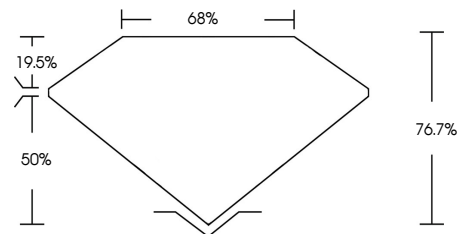

ELECTRONIC COPY

747563845
Report verification at igi.org

January 6, 2026
IGI Report Number **747563845**
Description **NATURAL DIAMOND**
Shape and Cutting Style **SQUARE EMERALD MIXED CUT**
Measurements **9.66 X 9.63 X 7.39 MM**
GRADING RESULTS
Carat Weight **6.44 CARATS**
Color Grade **BLACK, TREATED COLOR**

January 6, 2026
IGI Report Number **747563845**
Description **NATURAL DIAMOND**
Shape and Cutting Style **SQUARE EMERALD MIXED CUT**
Measurements **9.66 X 9.63 X 7.39 MM**
GRADING RESULTS
Carat Weight **6.44 CARATS**
Color Grade **BLACK, TREATED COLOR**
ADDITIONAL GRADING INFORMATION
Fluorescence **NONE**
Inscription(s) **747563845**

PROPORTIONS

Sample Image Used

COLOR

D - F	G - J	K - M	N - R	S - Z	FANCY
Colorless	Near Colorless	Slightly Tinted	Very Light Color	Light Color	

CLARITY

FL	IF	VVS ¹⁻²	VS ¹⁻²	SI ¹⁻²	I ¹⁻³
Flawless	Internally Flawless	Very Very Slightly Included	Very Slightly Included	Slightly Included	Included

ADDITIONAL GRADING INFORMATION

Fluorescence **NONE**
Inscription(s) **747563845**

IGI

January 6, 2026
IGI Report No 747563845
SQUARE EMERALD MIXED CUT
Carat Weight **6.44 CARATS**
Color Grade **BLACK, TREATED COLOR**
Depth **76.7%**
Table **68%**
Culet **NONE**
Fluorescence **NONE**
Inscription(s) **747563845**