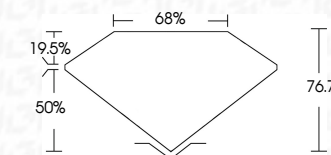

COLOR

D - F	G - J	K - M	N - R	S - Z	FANCY
Colorless	Near Colorless	Slightly Tinted	Very Light Color	Light Color	

CLARITY

FL	IF	VVS¹⁻²	VS¹⁻²	SI¹⁻²	I¹⁻³
Flawless	Internally Flawless	Very Very Slightly Included	Very Slightly Included	Slightly Included	Included

ADDITIONAL GRADING INFORMATION

Fluorescence **NONE**
Inscription(s) **747563845**