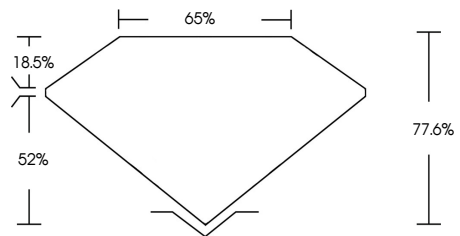

ELECTRONIC COPY

747563844
Report verification at igi.org

January 6, 2026
IGI Report Number **747563844**
Description **NATURAL DIAMOND**
Shape and Cutting Style **SQUARE EMERALD MIXED CUT**
Measurements **10.79 X 10.53 X 8.17 MM**
GRADING RESULTS
Carat Weight **8.77 CARATS**
Color Grade **BLACK, TREATED COLOR**

January 6, 2026
IGI Report Number **747563844**
Description **NATURAL DIAMOND**
Shape and Cutting Style **SQUARE EMERALD MIXED CUT**
Measurements **10.79 X 10.53 X 8.17 MM**
GRADING RESULTS
Carat Weight **8.77 CARATS**
Color Grade **BLACK, TREATED COLOR**
ADDITIONAL GRADING INFORMATION
Fluorescence **NONE**
Inscription(s) **747563844**

PROPORTIONS

Sample Image Used

COLOR

D - F	G - J	K - M	N - R	S - Z	FANCY
Colorless	Near Colorless	Slightly Tinted	Very Light Color	Light Color	

CLARITY

FL	IF	VVS ¹⁻²	VS ¹⁻²	SI ¹⁻²	I ¹⁻³
Flawless	Internally Flawless	Very Very Slightly Included	Very Slightly Included	Slightly Included	Included

ADDITIONAL GRADING INFORMATION

Fluorescence **NONE**
Inscription(s) **747563844**

IGI

January 6, 2026
IGI Report No **747563844**
SQUARE EMERALD MIXED CUT
Carat Weight **8.77 CARATS**
Color Grade **BLACK, TREATED COLOR**
Depth **77.6%**
Table **65%**
Culet **NONE**
Fluorescence **NONE**
Inscription(s) **747563844**