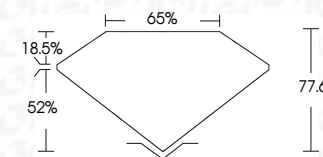

ELECTRONIC COPY

747563844
Report verification at igi.org

January 6, 2026
IGI Report Number **747563844**
Description **NATURAL DIAMOND**
Shape and Cutting Style **SQUARE EMERALD MIXED CUT**
Measurements **10.79 X 10.53 X 8.17 MM**
GRADING RESULTS
Carat Weight **8.77 CARATS**
Color Grade **BLACK, TREATED COLOR**

January 6, 2026
IGI Report Number **747563844**
Description **NATURAL DIAMOND**
Shape and Cutting Style **SQUARE EMERALD MIXED CUT**
Measurements **10.79 X 10.53 X 8.17 MM**
GRADING RESULTS
Carat Weight **8.77 CARATS**
Color Grade **BLACK, TREATED COLOR**
ADDITIONAL GRADING INFORMATION
Fluorescence **NONE**
Inscription(s) **747563844**

PROPORTIONS

Sample Image Used

COLOR

D - F	G - J	K - M	N - R	S - Z	FANCY
Colorless	Near Colorless	Slightly Tinted	Very Light Color	Light Color	

CLARITY

FL	IF	VVS ¹⁻²	VS ¹⁻²	SI ¹⁻²	I ¹⁻³
Flawless	Internally Flawless	Very Very Slightly Included	Very Slightly Included	Slightly Included	Included

ADDITIONAL GRADING INFORMATION

Fluorescence **NONE**
Inscription(s) **747563844**

IGI

January 6, 2026
IGI Report No **747563844**
SQUARE EMERALD MIXED CUT
Carat Weight **8.77 CARATS**
Color Grade **BLACK, TREATED COLOR**
Depth **77.6%**
Table **65%**
Culet **NONE**
Fluorescence **NONE**
Inscription(s) **747563844**