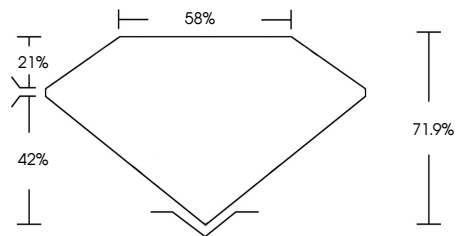

ELECTRONIC COPY

747563841
Report verification at igi.org

January 6, 2026
IGI Report Number **747563841**
Description **NATURAL DIAMOND**
Shape and Cutting Style **PEAR MIXED CUT**
Measurements **11.66 X 9.09 X 6.54 MM**
GRADING RESULTS
Carat Weight **5.21 CARATS**
Color Grade **BLACK, TREATED COLOR**

January 6, 2026
IGI Report Number **747563841**
Description **NATURAL DIAMOND**
Shape and Cutting Style **PEAR MIXED CUT**
Measurements **11.66 X 9.09 X 6.54 MM**
GRADING RESULTS
Carat Weight **5.21 CARATS**
Color Grade **BLACK, TREATED COLOR**
ADDITIONAL GRADING INFORMATION
Fluorescence **NONE**
Inscription(s) **747563841**

PROPORTIONS

Sample Image Used

COLOR

D - F	G - J	K - M	N - R	S - Z	FANCY
Colorless	Near Colorless	Slightly Tinted	Very Light Color	Light Color	

CLARITY

FL	IF	VVS ¹⁻²	VS ¹⁻²	SI ¹⁻²	I ¹⁻³
Flawless	Internally Flawless	Very Very Slightly Included	Very Slightly Included	Slightly Included	Included

ADDITIONAL GRADING INFORMATION

Fluorescence **NONE**
Inscription(s) **747563841**

IGI

January 6, 2026
IGI Report No 747563841
PEAR MIXED CUT
11.66 X 9.09 X 6.54 MM
5.21 CARATS
Color Grade **BLACK, TREATED COLOR**
Depth 71.9%
Table 58%
None
Inscriptions(s) 747563841