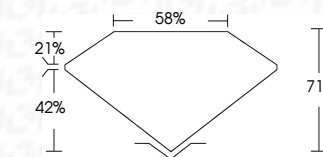

ELECTRONIC COPY

747563841
Report verification at igi.org

January 6, 2026
IGI Report Number **747563841**
Description **NATURAL DIAMOND**
Shape and Cutting Style **PEAR MIXED CUT**
Measurements **11.66 X 9.09 X 6.54 MM**
GRADING RESULTS
Carat Weight **5.21 CARATS**
Color Grade **BLACK, TREATED COLOR**

January 6, 2026
IGI Report Number **747563841**
Description **NATURAL DIAMOND**
Shape and Cutting Style **PEAR MIXED CUT**
Measurements **11.66 X 9.09 X 6.54 MM**
GRADING RESULTS
Carat Weight **5.21 CARATS**
Color Grade **BLACK, TREATED COLOR**
ADDITIONAL GRADING INFORMATION
Fluorescence **NONE**
Inscription(s) **747563841**

PROPORTIONS

Sample Image Used

COLOR

D - F	G - J	K - M	N - R	S - Z	FANCY
Colorless	Near Colorless	Slightly Tinted	Very Light Color	Light Color	

CLARITY

FL	IF	VVS ¹⁻²	VS ¹⁻²	SI ¹⁻²	I ¹⁻³
Flawless	Internally Flawless	Very Very Slightly Included	Very Slightly Included	Slightly Included	Included

ADDITIONAL GRADING INFORMATION

Fluorescence **NONE**
Inscription(s) **747563841**

IGI

January 6, 2026
IGI Report No 747563841
PEAR MIXED CUT
11.66 X 9.09 X 6.54 MM
5.21 CARATS
Color Grade **BLACK, TREATED COLOR**
Depth 71.9%
Table 58%
None
Inscriptions(s) 747563841