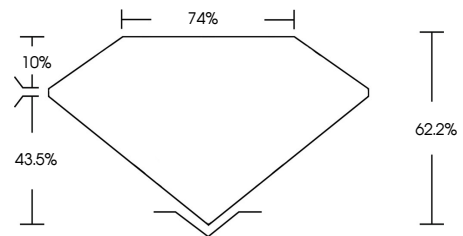

ELECTRONIC COPY

747563840
Report verification at igi.org

January 6, 2026
IGI Report Number **747563840**
Description **NATURAL DIAMOND**
Shape and Cutting Style **EMERALD CUT**
Measurements **12.99 X 9.62 X 5.98 MM**
GRADING RESULTS
Carat Weight **7.09 CARATS**
Color Grade **BLACK, TREATED COLOR**

January 6, 2026
IGI Report Number **747563840**
Description **NATURAL DIAMOND**
Shape and Cutting Style **EMERALD CUT**
Measurements **12.99 X 9.62 X 5.98 MM**
GRADING RESULTS
Carat Weight **7.09 CARATS**
Color Grade **BLACK, TREATED COLOR**
ADDITIONAL GRADING INFORMATION
Fluorescence **NONE**
Inscription(s) **747563840**

PROPORTIONS

Sample Image Used

COLOR

D - F	G - J	K - M	N - R	S - Z	FANCY
Colorless	Near Colorless	Slightly Tinted	Very Light Color	Light Color	

CLARITY

FL	IF	VVS ¹⁻²	VS ¹⁻²	SI ¹⁻²	I ¹⁻³
Flawless	Internally Flawless	Very Very Slightly Included	Very Slightly Included	Slightly Included	Included

ADDITIONAL GRADING INFORMATION

Fluorescence **NONE**
Inscription(s) **747563840**

IGI

January 6, 2026
IGI Report No 747563840
EMERALD CUT
12.99 X 9.62 X 5.98 MM
7.09 CARATS
BLACK, TREATED COLOR
74%
62.2%
None
None
IGI 747563840