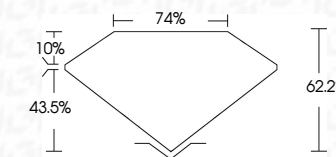

COLOR

D - F	G - J	K - M	N - R	S - Z	FANCY
Colorless	Near Colorless	Slightly Tinted	Very Light Color	Light Color	

CLARITY

FL	IF	VVS¹⁻²	VS¹⁻²	SI¹⁻²	I¹⁻³
Flawless	Internally Flawless	Very Very Slightly Included	Very Slightly Included	Slightly Included	Included

ADDITIONAL GRADING INFORMATION

Fluorescence **NONE**
Inscription(s) **747563840**

IGI