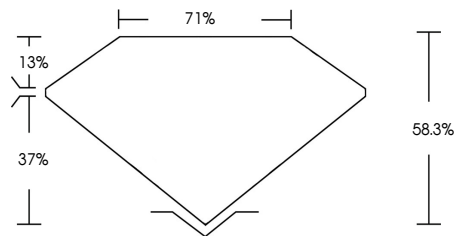

ELECTRONIC COPY

747563838
Report verification at igi.org

January 6, 2026
IGI Report Number **747563838**
Description **NATURAL DIAMOND**
Shape and Cutting Style **PEAR BRILLIANT**
Measurements **13.30 X 9.59 X 5.59 MM**
GRADING RESULTS
Carat Weight **4.75 CARATS**
Color Grade **BLACK, TREATED COLOR**

January 6, 2026
IGI Report Number **747563838**
Description **NATURAL DIAMOND**
Shape and Cutting Style **PEAR BRILLIANT**
Measurements **13.30 X 9.59 X 5.59 MM**
GRADING RESULTS
Carat Weight **4.75 CARATS**
Color Grade **BLACK, TREATED COLOR**
ADDITIONAL GRADING INFORMATION
Fluorescence **NONE**
Inscription(s) **747563838**

PROPORTIONS

Sample Image Used

COLOR

D - F	G - J	K - M	N - R	S - Z	FANCY
Colorless	Near Colorless	Slightly Tinted	Very Light Color	Light Color	

CLARITY

FL	IF	VVS ¹⁻²	VS ¹⁻²	SI ¹⁻²	I ¹⁻³
Flawless	Internally Flawless	Very Very Slightly Included	Very Slightly Included	Slightly Included	Included