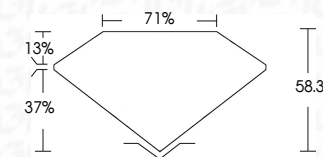

ELECTRONIC COPY

747563838
Report verification at igi.org

January 6, 2026
IGI Report Number **747563838**
Description **NATURAL DIAMOND**
Shape and Cutting Style **PEAR BRILLIANT**
Measurements **13.30 X 9.59 X 5.59 MM**
GRADING RESULTS
Carat Weight **4.75 CARATS**
Color Grade **BLACK, TREATED COLOR**

January 6, 2026
IGI Report Number **747563838**
Description **NATURAL DIAMOND**
Shape and Cutting Style **PEAR BRILLIANT**
Measurements **13.30 X 9.59 X 5.59 MM**
GRADING RESULTS
Carat Weight **4.75 CARATS**
Color Grade **BLACK, TREATED COLOR**
ADDITIONAL GRADING INFORMATION
Fluorescence **NONE**
Inscription(s) **747563838**

PROPORTIONS

Sample Image Used

COLOR

D - F	G - J	K - M	N - R	S - Z	FANCY
Colorless	Near Colorless	Slightly Tinted	Very Light Color	Light Color	

CLARITY

FL	IF	VVS ¹⁻²	VS ¹⁻²	SI ¹⁻²	I ¹⁻³
Flawless	Internally Flawless	Very Very Slightly Included	Very Slightly Included	Slightly Included	Included