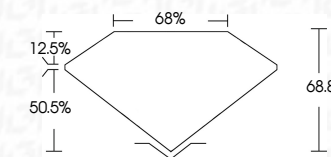

ELECTRONIC COPY

747563837
Report verification at igi.org

January 6, 2026
IGI Report Number **747563837**
Description **NATURAL DIAMOND**
Shape and Cutting Style **PEAR BRILLIANT**
Measurements **13.73 X 9.62 X 6.62 MM**
GRADING RESULTS
Carat Weight **5.33 CARATS**
Color Grade **BLACK, TREATED COLOR**

January 6, 2026
IGI Report Number **747563837**
Description **NATURAL DIAMOND**
Shape and Cutting Style **PEAR BRILLIANT**
Measurements **13.73 X 9.62 X 6.62 MM**
GRADING RESULTS
Carat Weight **5.33 CARATS**
Color Grade **BLACK, TREATED COLOR**
ADDITIONAL GRADING INFORMATION
Fluorescence **NONE**
Inscription(s) **747563837**

PROPORTIONS

Sample Image Used

COLOR

D - F	G - J	K - M	N - R	S - Z	FANCY
Colorless	Near Colorless	Slightly Tinted	Very Light Color	Light Color	

CLARITY

FL	IF	VVS ¹⁻²	VS ¹⁻²	SI ¹⁻²	I ¹⁻³
Flawless	Internally Flawless	Very Very Slightly Included	Very Slightly Included	Slightly Included	Included

ADDITIONAL GRADING INFORMATION

Fluorescence **NONE**
Inscription(s) **747563837**

IGI

January 6, 2026
IGI Report No 747563837
PEAR BRILLIANT
5.33 CARATS
Carat Weight
Color Grade **BLACK, TREATED COLOR**
Depth 68.8%
Table 68%
Girdle
Culet
Fluorescence **NONE**
Inscription(s) 747563837