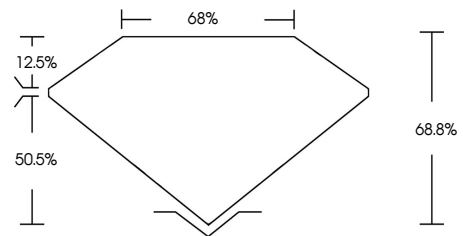

ELECTRONIC COPY

747563837
Report verification at igi.org

January 6, 2026
IGI Report Number **747563837**
Description **NATURAL DIAMOND**
Shape and Cutting Style **PEAR BRILLIANT**
Measurements **13.73 X 9.62 X 6.62 MM**
GRADING RESULTS
Carat Weight **5.33 CARATS**
Color Grade **BLACK, TREATED COLOR**

January 6, 2026
IGI Report Number **747563837**
Description **NATURAL DIAMOND**
Shape and Cutting Style **PEAR BRILLIANT**
Measurements **13.73 X 9.62 X 6.62 MM**
GRADING RESULTS
Carat Weight **5.33 CARATS**
Color Grade **BLACK, TREATED COLOR**
ADDITIONAL GRADING INFORMATION
Fluorescence **NONE**
Inscription(s) **747563837**

PROPORTIONS

Sample Image Used

COLOR

D - F	G - J	K - M	N - R	S - Z	FANCY
Colorless	Near Colorless	Slightly Tinted	Very Light Color	Light Color	

CLARITY

FL	IF	VVS ¹⁻²	VS ¹⁻²	SI ¹⁻²	I ¹⁻³
Flawless	Internally Flawless	Very Very Slightly Included	Very Slightly Included	Slightly Included	Included

ADDITIONAL GRADING INFORMATION

Fluorescence **NONE**
Inscription(s) **747563837**

IGI

January 6, 2026
IGI Report No 747563837
PEAR BRILLIANT
5.33 CARATS
Carat Weight
Color Grade **BLACK, TREATED COLOR**
Depth 68.8%
Table 68%
Girdle
Culet
Fluorescence **NONE**
Inscription(s) 747563837