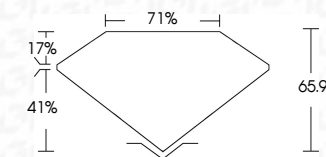

COLOR

D - F	G - J	K - M	N - R	S - Z	FANCY
Colorless	Near Colorless	Slightly Tinted	Very Light Color	Light Color	

CLARITY

FL	IF	VVS¹⁻²	VS¹⁻²	SI¹⁻²	I¹⁻³
Flawless	Internally Flawless	Very Very Slightly Included	Very Slightly Included	Slightly Included	Included

ADDITIONAL GRADING INFORMATION

Fluorescence **NONE**
Inscription(s) **747563836**

IGI