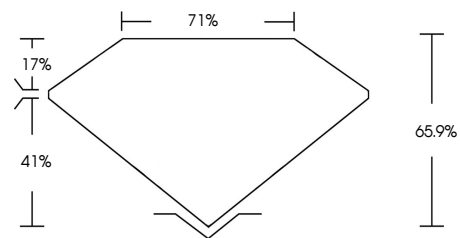

ELECTRONIC COPY

747563836
Report verification at igi.org

January 6, 2026
IGI Report Number **747563836**
Description **NATURAL DIAMOND**
Shape and Cutting Style **PEAR MODIFIED BRILLIANT**
Measurements **16.86 X 12.09 X 7.97 MM**
GRADING RESULTS
Carat Weight **12.14 CARATS**
Color Grade **BLACK, TREATED COLOR**

January 6, 2026
IGI Report Number **747563836**
Description **NATURAL DIAMOND**
Shape and Cutting Style **PEAR MODIFIED BRILLIANT**
Measurements **16.86 X 12.09 X 7.97 MM**
GRADING RESULTS
Carat Weight **12.14 CARATS**
Color Grade **BLACK, TREATED COLOR**
ADDITIONAL GRADING INFORMATION
Fluorescence **NONE**
Inscription(s) **747563836**

PROPORTIONS

Sample Image Used

COLOR

D - F	G - J	K - M	N - R	S - Z	FANCY
Colorless	Near Colorless	Slightly Tinted	Very Light Color	Light Color	

CLARITY

FL	IF	VVS ¹⁻²	VS ¹⁻²	SI ¹⁻²	I ¹⁻³
Flawless	Internally Flawless	Very Very Slightly Included	Very Slightly Included	Slightly Included	Included

ADDITIONAL GRADING INFORMATION

Fluorescence **NONE**
Inscription(s) **747563836**

IGI

January 6, 2026
IGI Report No 747563836
PEAR MODIFIED BRILLIANT
16.86 X 12.09 X 7.97 MM
12.14 CARATS
Color Grade **BLACK, TREATED COLOR**
Depth 65.9%
Table 71%
None
Fluorescence **NONE**
Inscriptions(s) 747563836