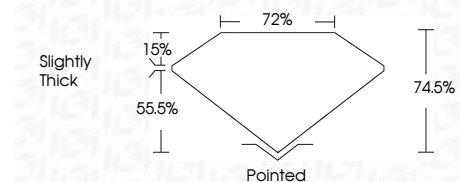

ELECTRONIC COPY

747520872
Report verification at igi.org

November 12, 2025
IGI Report Number **747520872**
Description **NATURAL DIAMOND**
Shape and Cutting Style **PRINCESS CUT**
Measurements **6.42 X 6.24 X 4.65 MM**

GRADING RESULTS

Carat Weight **1.71 CARAT**
Color Grade **H**
Clarity Grade **VVS 2**
Cut Grade **VERY GOOD**

ADDITIONAL GRADING INFORMATION

Polish **EXCELLENT**
Symmetry **EXCELLENT**
Fluorescence **NONE**
Inscription(s) **(IGI) 747520872**

IGI

November 12, 2025
IGI Report No 747520872
PRINCESS CUT
6.42 X 6.24 X 4.65 MM
1.71 CARAT
H
VVS 2
VERY GOOD
74.5%
72%
Slightly Thick
Pointed
EXCELLENT
EXCELLENT
NONE
(IGI) 747520872

DIAMOND REPORT

November 12, 2025
IGI Report Number **747520872**
Description **NATURAL DIAMOND**
Shape and Cutting Style **PRINCESS CUT**
Measurements **6.42 X 6.24 X 4.65 MM**