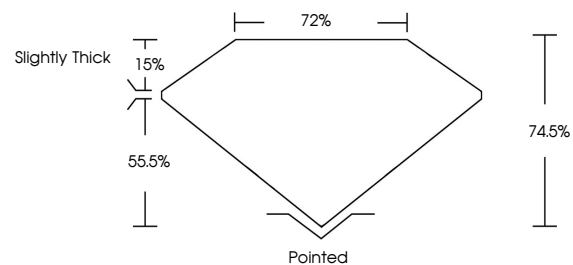

PROPORTIONS