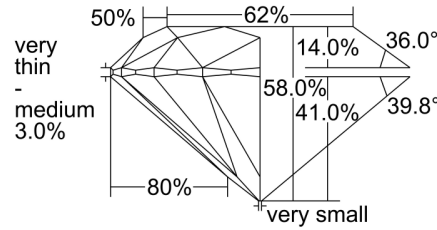

GIA NATURAL DIAMOND GRADING REPORT

July 11, 2023  
 GIA Report Number ..... 7473054929  
 Shape and Cutting Style ..... Round Brilliant  
 Measurements ..... 12.42 - 12.68 x 7.27 mm

GRADING RESULTS

Carat Weight ..... 7.02 carat  
 Color Grade ..... L  
 Clarity Grade ..... SI2  
 Cut Grade ..... Good

ADDITIONAL GRADING INFORMATION

Polish ..... Good  
 Symmetry ..... Good  
 Fluorescence ..... None

**Comments:** Additional clouds, pinpoints and surface graining are not shown.

PROPORTIONS

Profile to actual proportions