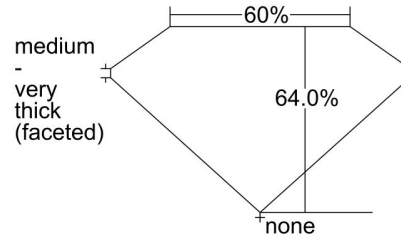

GIA NATURAL DIAMOND GRADING REPORT

March 16, 2023
 GIA Report Number 7468041253
 Shape and Cutting Style Pear Brilliant
 Measurements 9.73 x 6.39 x 4.09 mm

GRADING RESULTS

Carat Weight 1.51 carat
 Color Grade I
 Clarity Grade VS2

PROPORTIONS

Profile not to actual proportions

CLARITY CHARACTERISTICS

KEY TO SYMBOLS*

- Crystal
- △ Natural

* Red symbols denote internal characteristics (inclusions). Green or black symbols denote external characteristics (blemishes). Diagram is an approximate representation of the diamond, and symbols shown indicate type, position, and approximate size of clarity characteristics. All clarity characteristics may not be shown. Details of finish are not shown.