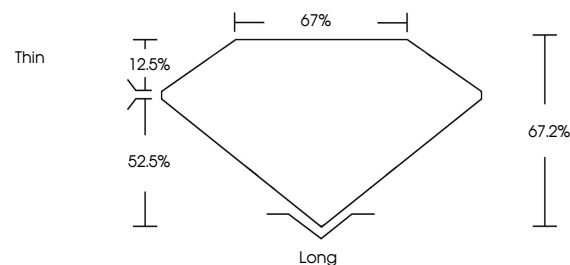

ELECTRONIC COPY

746534877
Report verification at igi.org

January 22, 2026
IGI Report Number **746534877**
Description **NATURAL DIAMOND**
Shape and Cutting Style **EMERALD CUT**
Measurements **6.71 X 4.78 X 3.21 MM**

GRADING RESULTS

Carat Weight **1.01 CARAT**
Color Grade **I**
Clarity Grade **VVS 1**
Cut Grade **VERY GOOD**

ADDITIONAL GRADING INFORMATION

Polish **EXCELLENT**
Symmetry **EXCELLENT**
Fluorescence **SLIGHT**
Inscription(s) **IGI 746534877**

DIAMOND REPORT

January 22, 2026
IGI Report Number **746534877**
Description **NATURAL DIAMOND**
Shape and Cutting Style **EMERALD CUT**
Measurements **6.71 X 4.78 X 3.21 MM**

GRADING RESULTS

Carat Weight **1.01 CARAT**
Color Grade **I**
Clarity Grade **VVS 1**
Cut Grade **VERY GOOD**

ADDITIONAL GRADING INFORMATION

Polish **EXCELLENT**
Symmetry **EXCELLENT**
Fluorescence **SLIGHT**
Inscription(s) **IGI 746534877**

PROPORTIONS

Sample Image Used

CLARITY CHARACTERISTICS

KEY TO SYMBOLS

Red symbols indicate internal characteristics.
Green symbols indicate external characteristics.