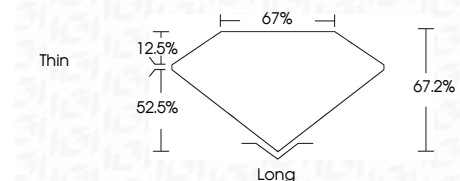

ELECTRONIC COPY

746534877
Report verification at igi.org

January 22, 2026
IGI Report Number **746534877**
Description **NATURAL DIAMOND**
Shape and Cutting Style **EMERALD CUT**
Measurements **6.71 X 4.78 X 3.21 MM**

GRADING RESULTS

Carat Weight **1.01 CARAT**
Color Grade **I**
Clarity Grade **VVS 1**
Cut Grade **VERY GOOD**

ADDITIONAL GRADING INFORMATION

Polish **EXCELLENT**
Symmetry **EXCELLENT**
Fluorescence **SLIGHT**
Inscription(s) **IGI 746534877**

IGI

January 22, 2026
IGI Report No 746534877
EMERALD CUT
1.01 CARAT
Color Grade **I**
Clarity Grade **VVS 1**
Cut Grade **VERY GOOD**
Depth **67.2%**
Table **67%**
Girdle **Thin**
Long **EXCELLENT**
Polish **EXCELLENT**
Symmetry **EXCELLENT**
Fluorescence **SLIGHT**
Inscription(s) **IGI 746534877**

DIAMOND REPORT

January 22, 2026
IGI Report Number **746534877**
Description **NATURAL DIAMOND**
Shape and Cutting Style **EMERALD CUT**
Measurements **6.71 X 4.78 X 3.21 MM**

GRADING RESULTS

Carat Weight **1.01 CARAT**
Color Grade **I**
Clarity Grade **VVS 1**
Cut Grade **VERY GOOD**