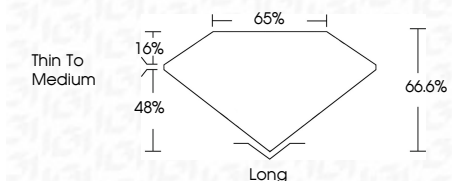

ELECTRONIC COPY

746534855
Report verification at igi.org

January 23, 2026
IGI Report Number **746534855**
Description **NATURAL DIAMOND**
Shape and Cutting Style **EMERALD CUT**
Measurements **6.75 X 4.82 X 3.21 MM**

GRADING RESULTS

Carat Weight **1.01 CARAT**
Color Grade **I**
Clarity Grade **VS 1**
Cut Grade **VERY GOOD**

ADDITIONAL GRADING INFORMATION

Polish **EXCELLENT**
Symmetry **EXCELLENT**
Fluorescence **STRONG**
Inscription(s) **IGI 746534855**

IGI

January 23, 2026
IGI Report No 746534855
EMERALD CUT
1.01 CARAT
I
Color Grade
Colorless
VS 1
Clarity Grade
VERY GOOD
6.75 X 4.82 X 3.21 MM
66.6%
Depth
48%
Table
65%
Thin To Medium
Long
EXCELLENT
Symmetry
EXCELLENT
Fluorescence
STRONG
Inscription(s)
IGI 746534855

DIAMOND REPORT

January 23, 2026
IGI Report Number **746534855**
Description **NATURAL DIAMOND**
Shape and Cutting Style **EMERALD CUT**
Measurements **6.75 X 4.82 X 3.21 MM**

GRADING RESULTS

Carat Weight **1.01 CARAT**
Color Grade **I**
Clarity Grade **VS 1**
Cut Grade **VERY GOOD**