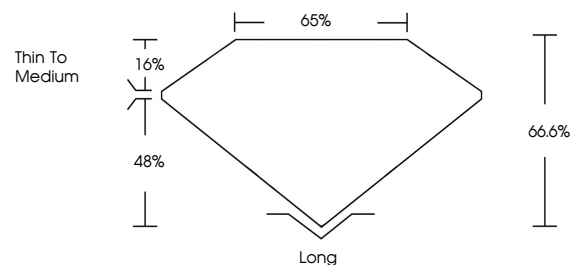

ELECTRONIC COPY

746534855
Report verification at igi.org

January 23, 2026
IGI Report Number **746534855**
Description **NATURAL DIAMOND**
Shape and Cutting Style **EMERALD CUT**
Measurements **6.75 X 4.82 X 3.21 MM**

IGI

January 23, 2026
IGI Report No 746534855
EMERALD CUT
1.01 CARAT
I
Color Grade
Colorless
VS 1
Clarity Grade
VERY GOOD
6.75 X 4.82 X 3.21 MM
66.6%
Depth
48%
Table
65%
Thin To Medium
Long
EXCELLENT
Symmetry
EXCELLENT
Fluorescence
STRONG
Inscription(s)
IGI 746534855

DIAMOND REPORT

January 23, 2026
IGI Report Number **746534855**
Description **NATURAL DIAMOND**
Shape and Cutting Style **EMERALD CUT**
Measurements **6.75 X 4.82 X 3.21 MM**

GRADING RESULTS

Carat Weight **1.01 CARAT**
Color Grade **I**
Clarity Grade **VS 1**
Cut Grade **VERY GOOD**

ADDITIONAL GRADING INFORMATION

Polish **EXCELLENT**
Symmetry **EXCELLENT**
Fluorescence **STRONG**
Inscription(s) **IGI 746534855**

PROPORTIONS

CLARITY CHARACTERISTICS

KEY TO SYMBOLS

Red symbols indicate internal characteristics.
Green symbols indicate external characteristics.