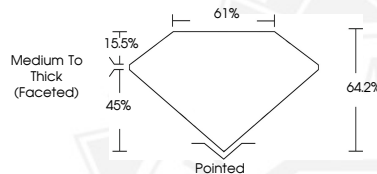

April 20, 2026  
IGI Report Number 746533858  
PEAR BRILLIANT  
NATURAL DIAMOND  
7.67 X 4.78 X 3.07 MM  
0.70 CARAT  
I  
VS 1  
VERY GOOD  
EXCELLENT  
EXCELLENT  
NONE  
Inscription(s) (IGI) 746533858

**DIAMOND REPORT**

April 20, 2026  
IGI Report Number 746533858  
Description NATURAL DIAMOND  
Shape and Cutting Style PEAR BRILLIANT  
Measurements 7.67 X 4.78 X 3.07 MM

**GRADING RESULTS**

Carat Weight 0.70 CARAT  
Color Grade I  
Clarity Grade VS 1  
Cut Grade VERY GOOD

**ADDITIONAL GRADING INFORMATION**

Polish EXCELLENT  
Symmetry EXCELLENT  
Fluorescence NONE  
Identification Features CRYSTAL CLOUD  
Inscription(s) (IGI) 746533858

Sample Image Used

April 20, 2026  
IGI Report Number 746533858  
PEAR BRILLIANT  
NATURAL DIAMOND  
7.67 X 4.78 X 3.07 MM  
0.70 CARAT  
I  
VS 1  
VERY GOOD  
EXCELLENT  
EXCELLENT  
NONE  
Inscription(s) (IGI) 746533858