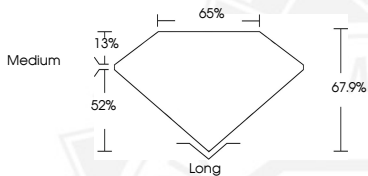

April 7, 2026
IGI Report Number **746533530**
EMERALD CUT
NATURAL DIAMOND
5.40 X 3.80 X 2.58 MM
Carat Weight **0.51 CARAT**
Color Grade **G**
Clarity Grade **VS 1**
Cut Grade **EXCELLENT**
Polish **EXCELLENT**
Symmetry **EXCELLENT**
Fluorescence **NONE**
Inscription(s) **IGI 746533530**

April 7, 2026
IGI Report Number **746533530**
EMERALD CUT
NATURAL DIAMOND
5.40 X 3.80 X 2.58 MM
Carat Weight **0.51 CARAT**
Color Grade **G**
Clarity Grade **VS 1**
Cut Grade **EXCELLENT**
Polish **EXCELLENT**
Symmetry **EXCELLENT**
Fluorescence **NONE**
Inscription(s) **IGI 746533530**