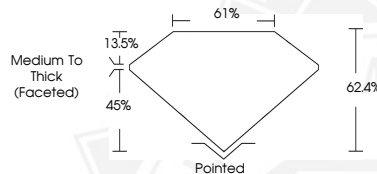

GRADING RESULTS

Carat Weight **0.71 CARAT**
Color Grade **I**
Clarity Grade **VVS 1**
Cut Grade **VERY GOOD**

ADDITIONAL GRADING INFORMATION

Polish **EXCELLENT**
Symmetry **EXCELLENT**
Fluorescence **NONE**
Identification Features **FEATHER**
Inscription(s) **IGI 746533381**