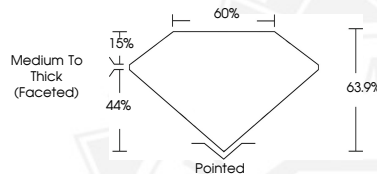

GRADING RESULTS

Carat Weight **0.71 CARAT**
Color Grade **J**
Clarity Grade **VVS 2**
Cut Grade **VERY GOOD**