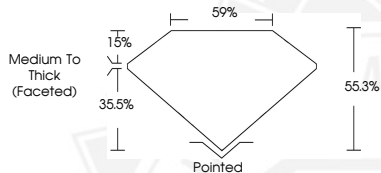

March 13, 2026
IGI Report Number **746532979**
PEAR BRILLIANT
NATURAL DIAMOND
8.57 X 5.55 X 3.07 MM
Carat Weight **0.90 CARAT**
Color Grade **G**
Clarity Grade **VVS 1**
Cut Grade **VERY GOOD**
Polish **EXCELLENT**
Symmetry **EXCELLENT**
Fluorescence **NONE**
Inscription(s) **IGI 746532979**

March 13, 2026
IGI Report Number **746532979**
PEAR BRILLIANT
NATURAL DIAMOND
8.57 X 5.55 X 3.07 MM
Carat Weight **0.90 CARAT**
Color Grade **G**
Clarity Grade **VVS 1**
Cut Grade **VERY GOOD**
Polish **EXCELLENT**
Symmetry **EXCELLENT**
Fluorescence **NONE**
Inscription(s) **IGI 746532979**