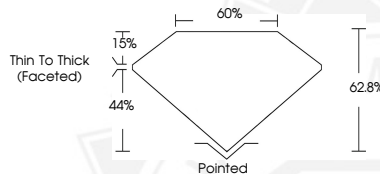

March 11, 2026

IGI Report Number 746532941

PEAR BRILLIANT

NATURAL DIAMOND

6.92 X 4.41 X 2.77 MM

Carat Weight 0.50 CARAT

Color Grade J

Clarity Grade VS 1

Cut Grade VERY GOOD

Polish EXCELLENT

Symmetry EXCELLENT

Fluorescence VERY SLIGHT

Inscription(s) IGI 746532941