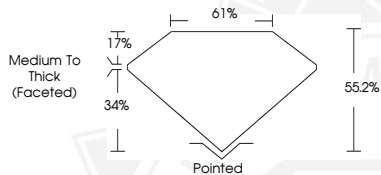

January 13, 2026
IGI Report Number **746531581**
PEAR BRILLIANT
NATURAL DIAMOND
7.99 X 4.89 X 2.70 MM
Carat Weight **0.67 CARAT**
Color Grade **I**
Clarity Grade **VS 1**
Cut Grade **VERY GOOD**
Polish **EXCELLENT**
Symmetry **EXCELLENT**
Fluorescence **NONE**
Inscription(s) **IGI 746531581**

January 13, 2026
IGI Report Number **746531581**
PEAR BRILLIANT
NATURAL DIAMOND
7.99 X 4.89 X 2.70 MM
Carat Weight **0.67 CARAT**
Color Grade **I**
Clarity Grade **VS 1**
Cut Grade **VERY GOOD**
Polish **EXCELLENT**
Symmetry **EXCELLENT**
Fluorescence **NONE**
Inscription(s) **IGI 746531581**